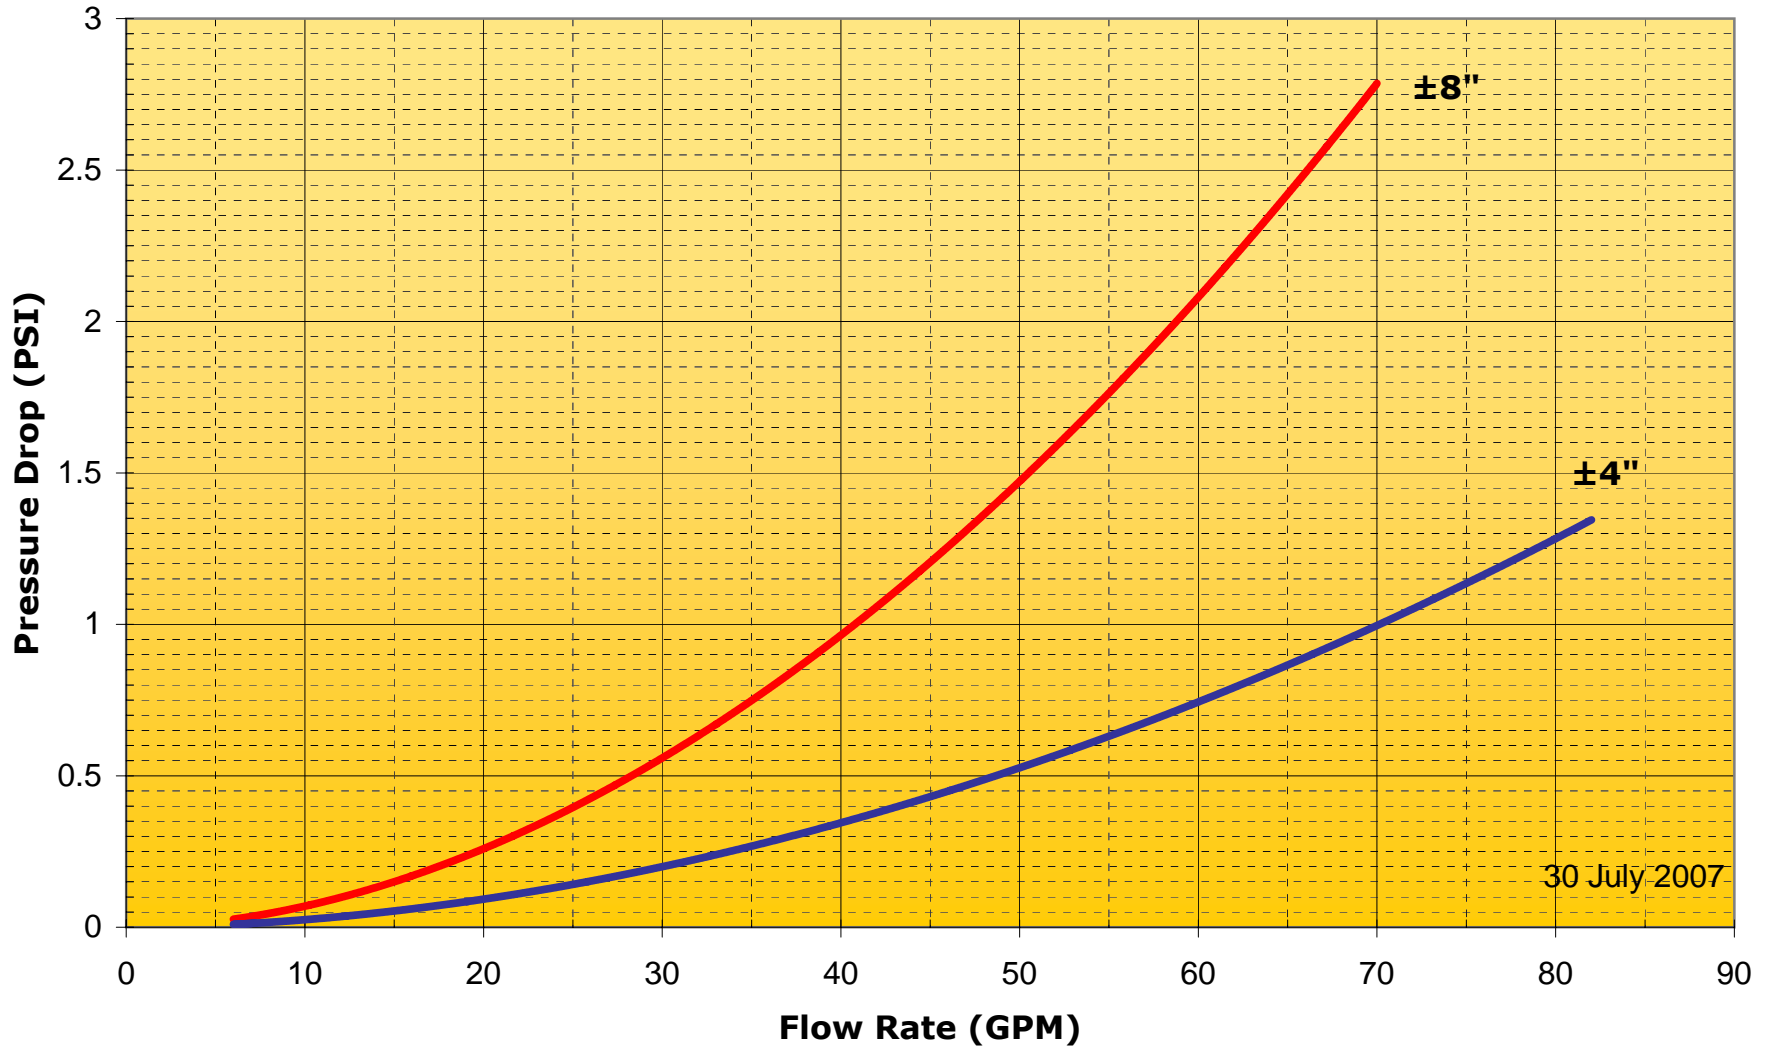

.75" Metraflex FireVoop Pressure Drop

1" Metraflex FireVoop Pressure Drop

1.25" Metraflex FireVoop Pressure Drop

1.5" Metraflex FireVoop Pressure Drop

2" Metraflex FireVoop Pressure Drop

2.5" Metraflex FireVoop Pressure Drop