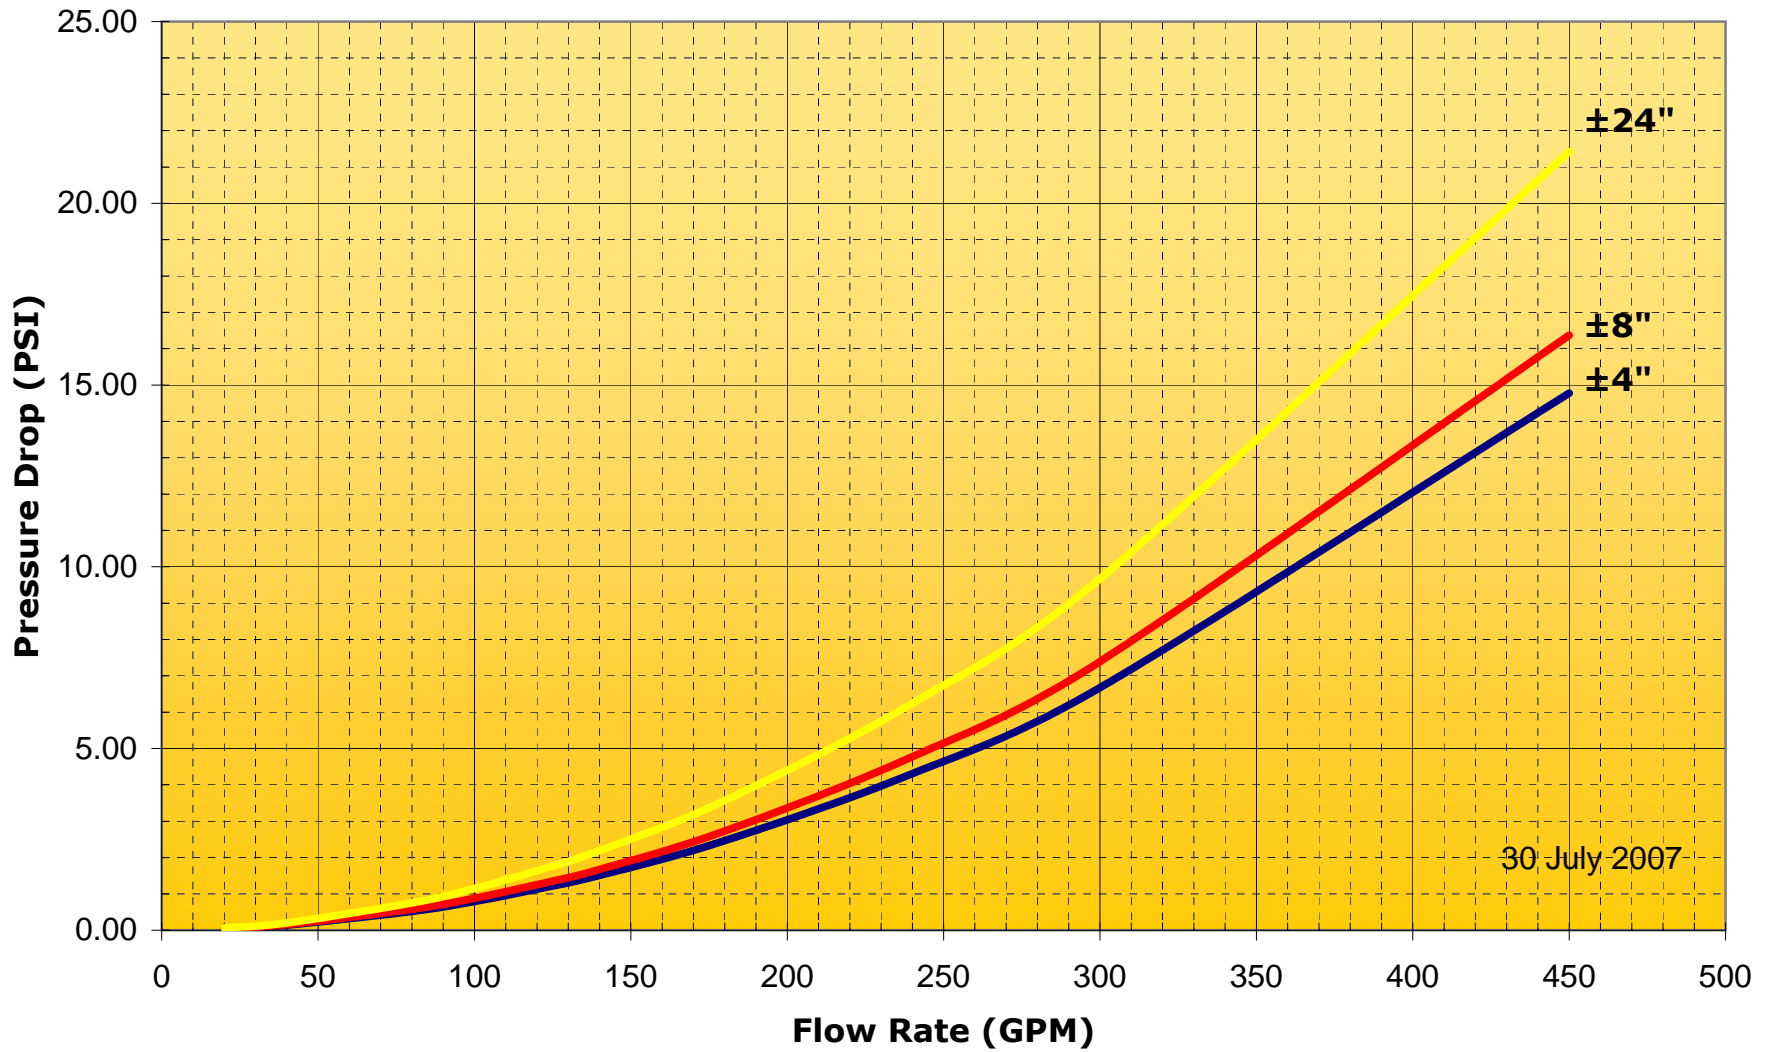

.75" Metraflex FireVoop Pressure Drop

1" Metraflex FireVoop Pressure Drop

1.25" Metraflex FireVoop Pressure Drop

1.5" Metraflex FireVoop Pressure Drop

2" Metraflex FireVoop Pressure Drop

2.5" Metraflex FireVoop Pressure Drop