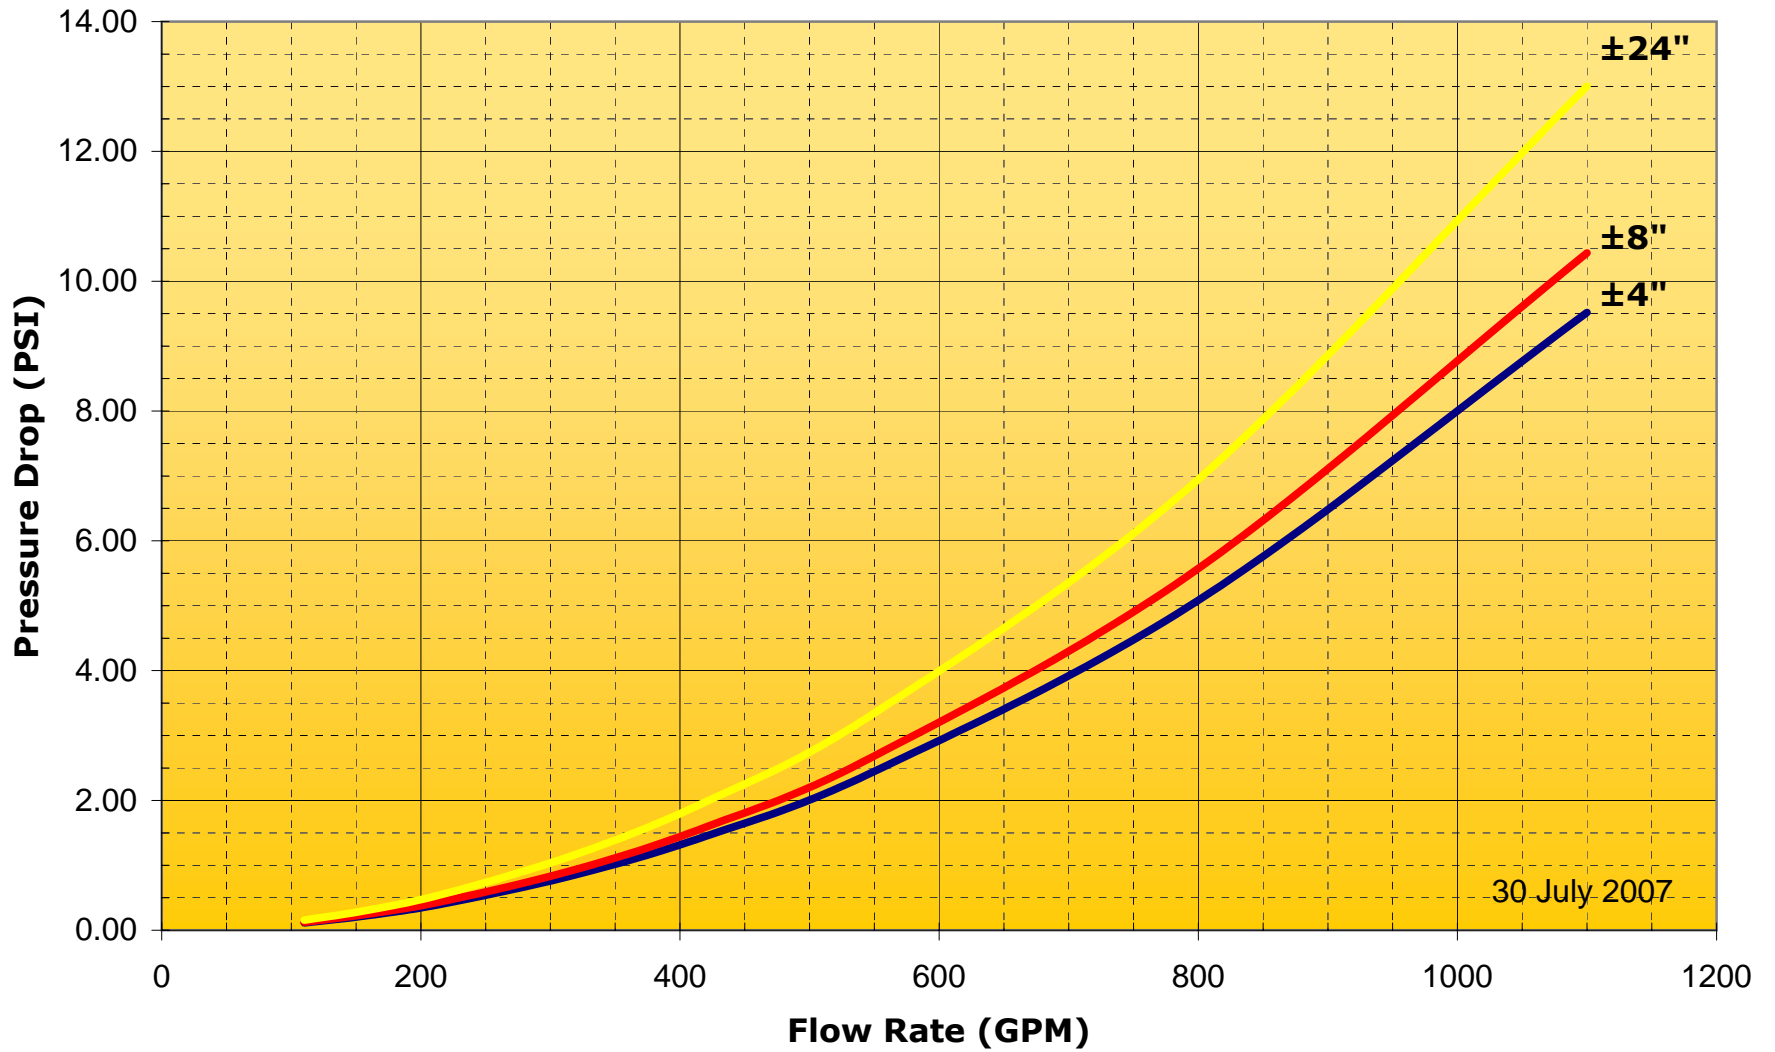

.75" Metraflex FireVoop Pressure Drop

1" Metraflex FireVoop Pressure Drop

1.25" Metraflex FireVoop Pressure Drop

1.5" Metraflex FireVoop Pressure Drop

2" Metraflex FireVoop Pressure Drop

2.5" Metraflex FireVoop Pressure Drop

3" Metraflex FireVoop Pressure Drop

4" Metraflex FireVoop Pressure Drop

5" Metraflex FireVoop Pressure Drop

6" Metraflex FireVoop Pressure Drop

8" Metraflex FireVoop Pressure Drop