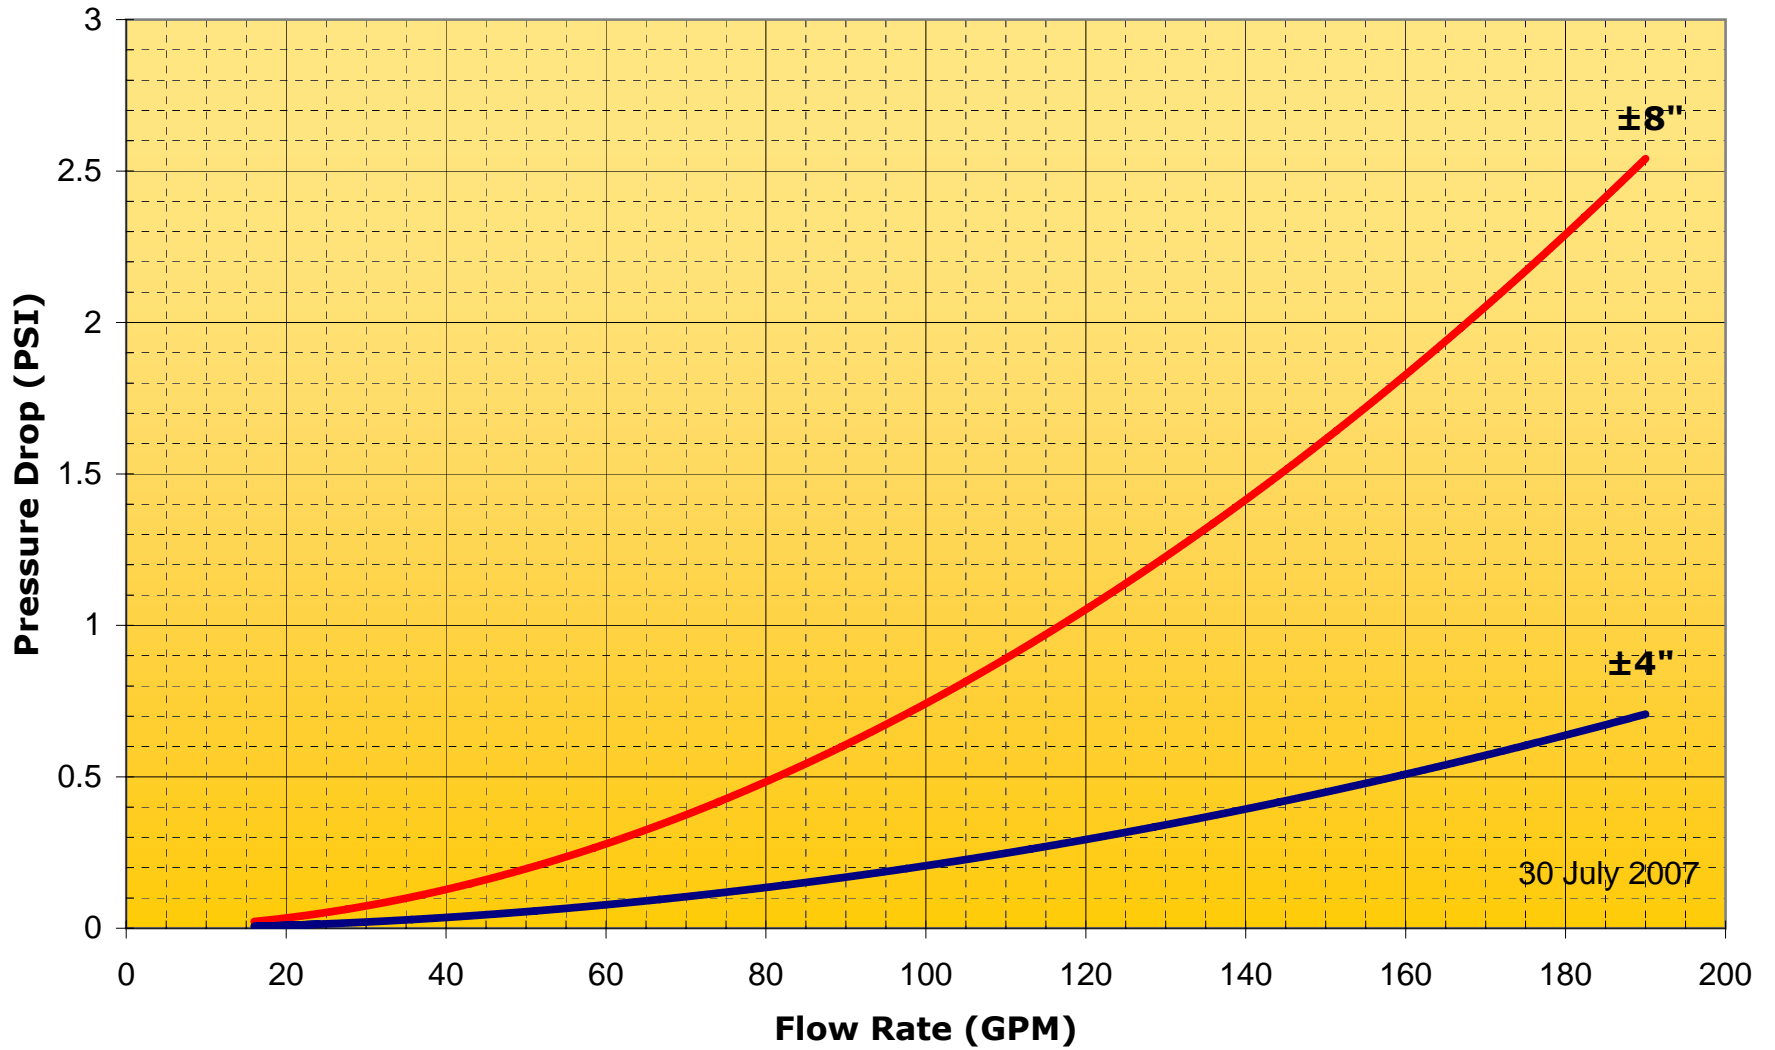

.75" Metraflex FireVoop Pressure Drop

1" Metraflex FireVoop Pressure Drop

1.25" Metraflex FireVoop Pressure Drop

1.5" Metraflex FireVoop Pressure Drop

2" Metraflex FireVoop Pressure Drop

2.5" Metraflex FireVoop Pressure Drop

3" Metraflex FireVoop Pressure Drop

4" Metraflex FireVoop Pressure Drop

5" Metraflex FireVoop Pressure Drop

6" Metraflex FireVoop Pressure Drop

8" Metraflex FireVoop Pressure Drop