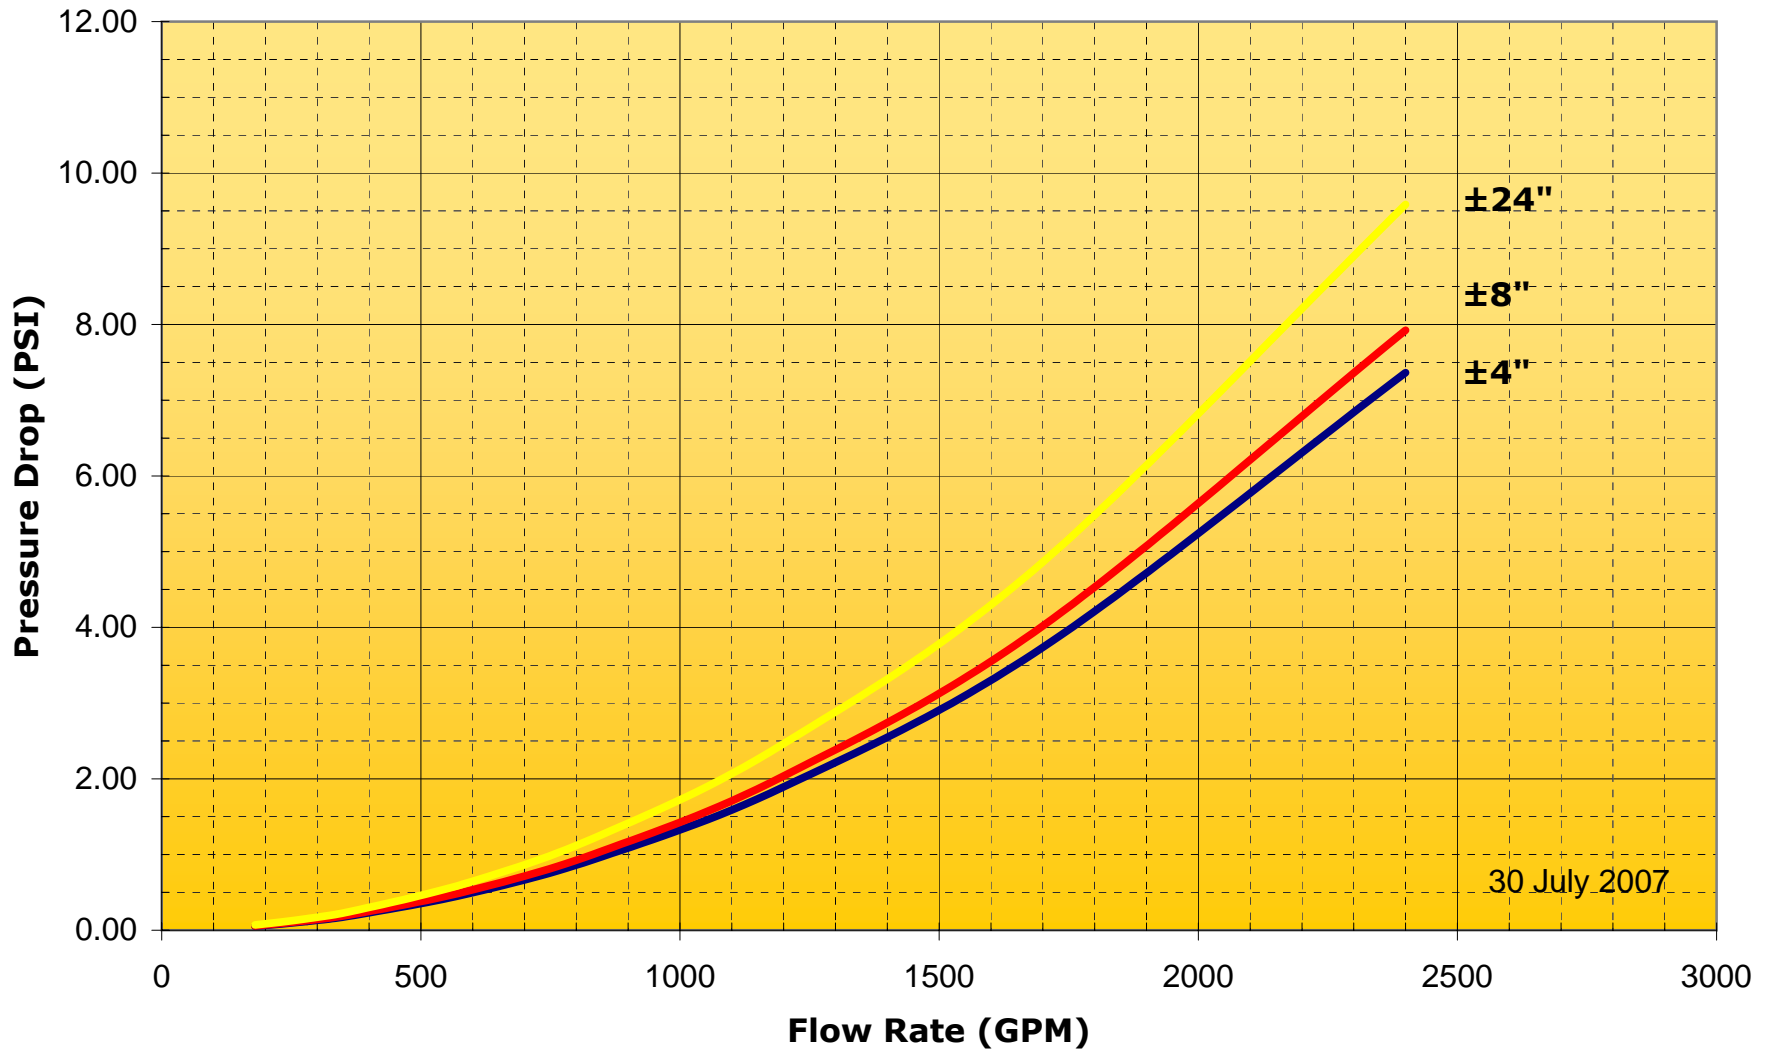

.75" Metraflex FireVoop Pressure Drop

1" Metraflex FireVoop Pressure Drop

1.25" Metraflex FireVoop Pressure Drop

1.5" Metraflex FireVoop Pressure Drop

2" Metraflex FireVoop Pressure Drop

2.5" Metraflex FireVoop Pressure Drop

3" Metraflex FireVoop Pressure Drop

4" Metraflex FireVoop Pressure Drop

5" Metraflex FireVoop Pressure Drop

6" Metraflex FireVoop Pressure Drop

8" Metraflex FireVoop Pressure Drop