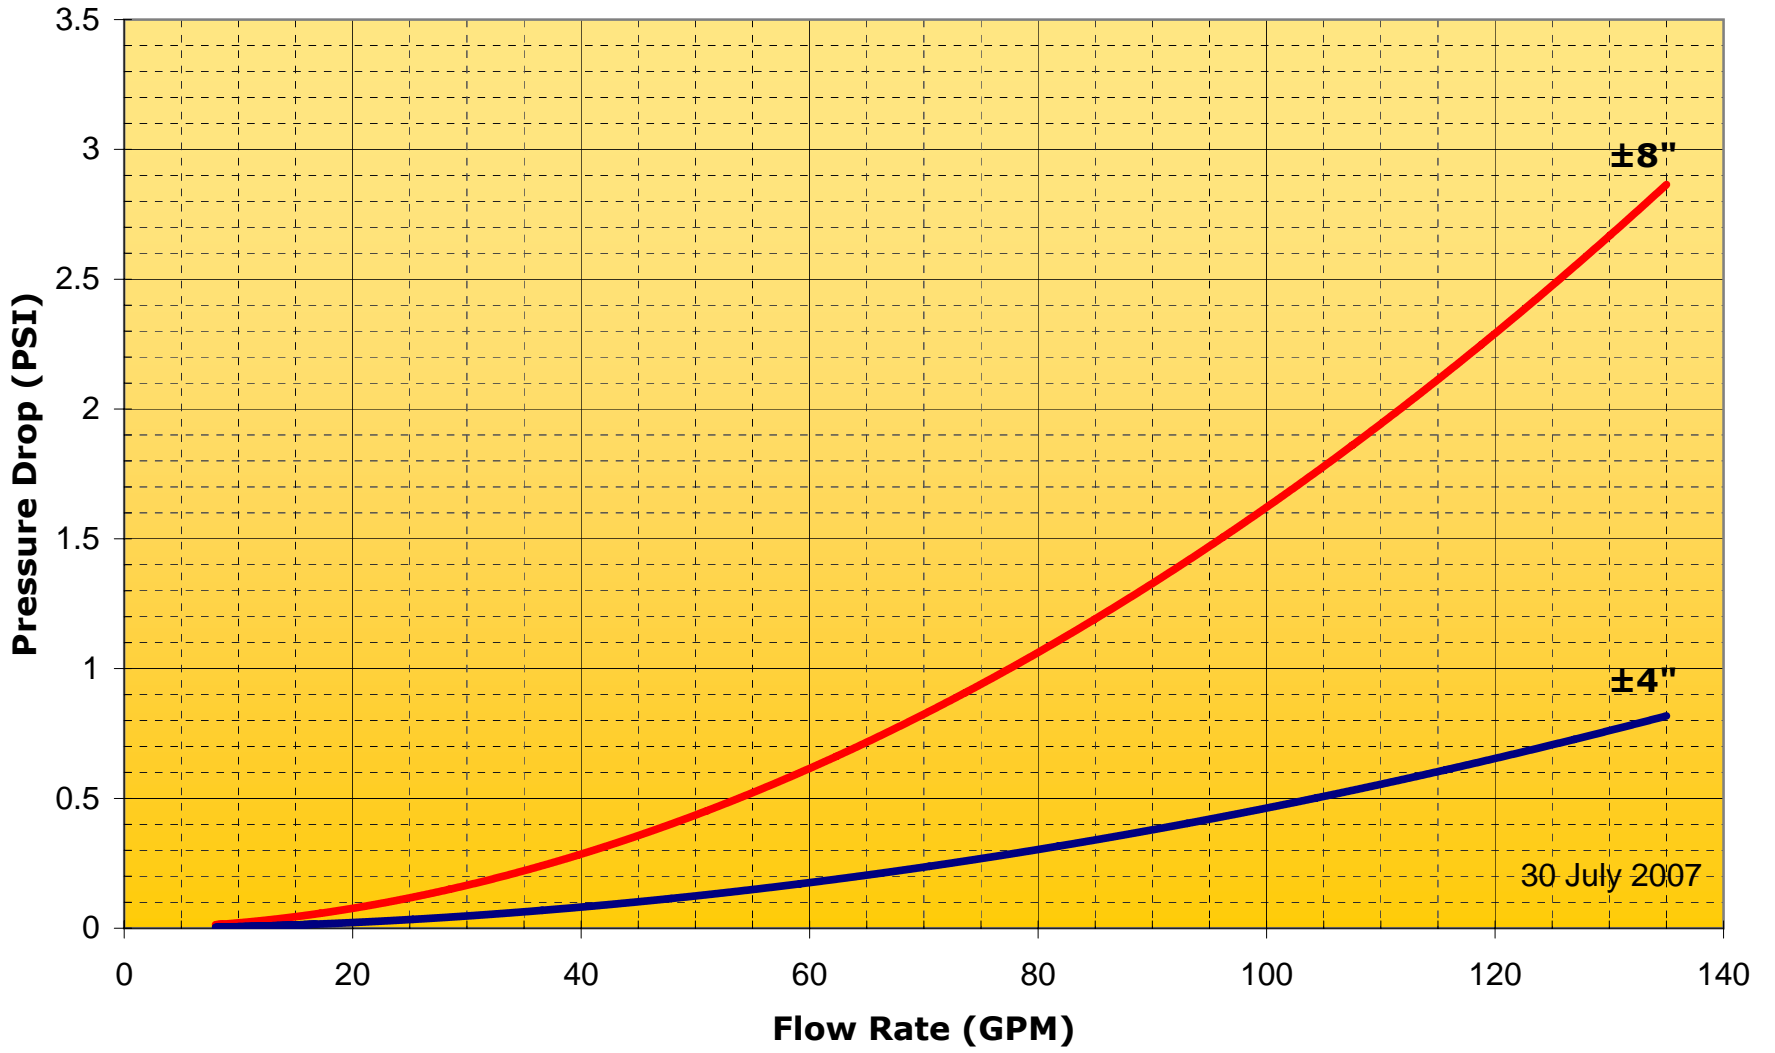

.75" Metraflex FireVoop Pressure Drop

1" Metraflex FireVoop Pressure Drop

1.25" Metraflex FireVoop Pressure Drop

1.5" Metraflex FireVoop Pressure Drop

2" Metraflex FireVoop Pressure Drop

2.5" Metraflex FireVoop Pressure Drop

3" Metraflex FireVoop Pressure Drop

4" Metraflex FireVoop Pressure Drop

5" Metraflex FireVoop Pressure Drop

6" Metraflex FireVoop Pressure Drop

8" Metraflex FireVoop Pressure Drop