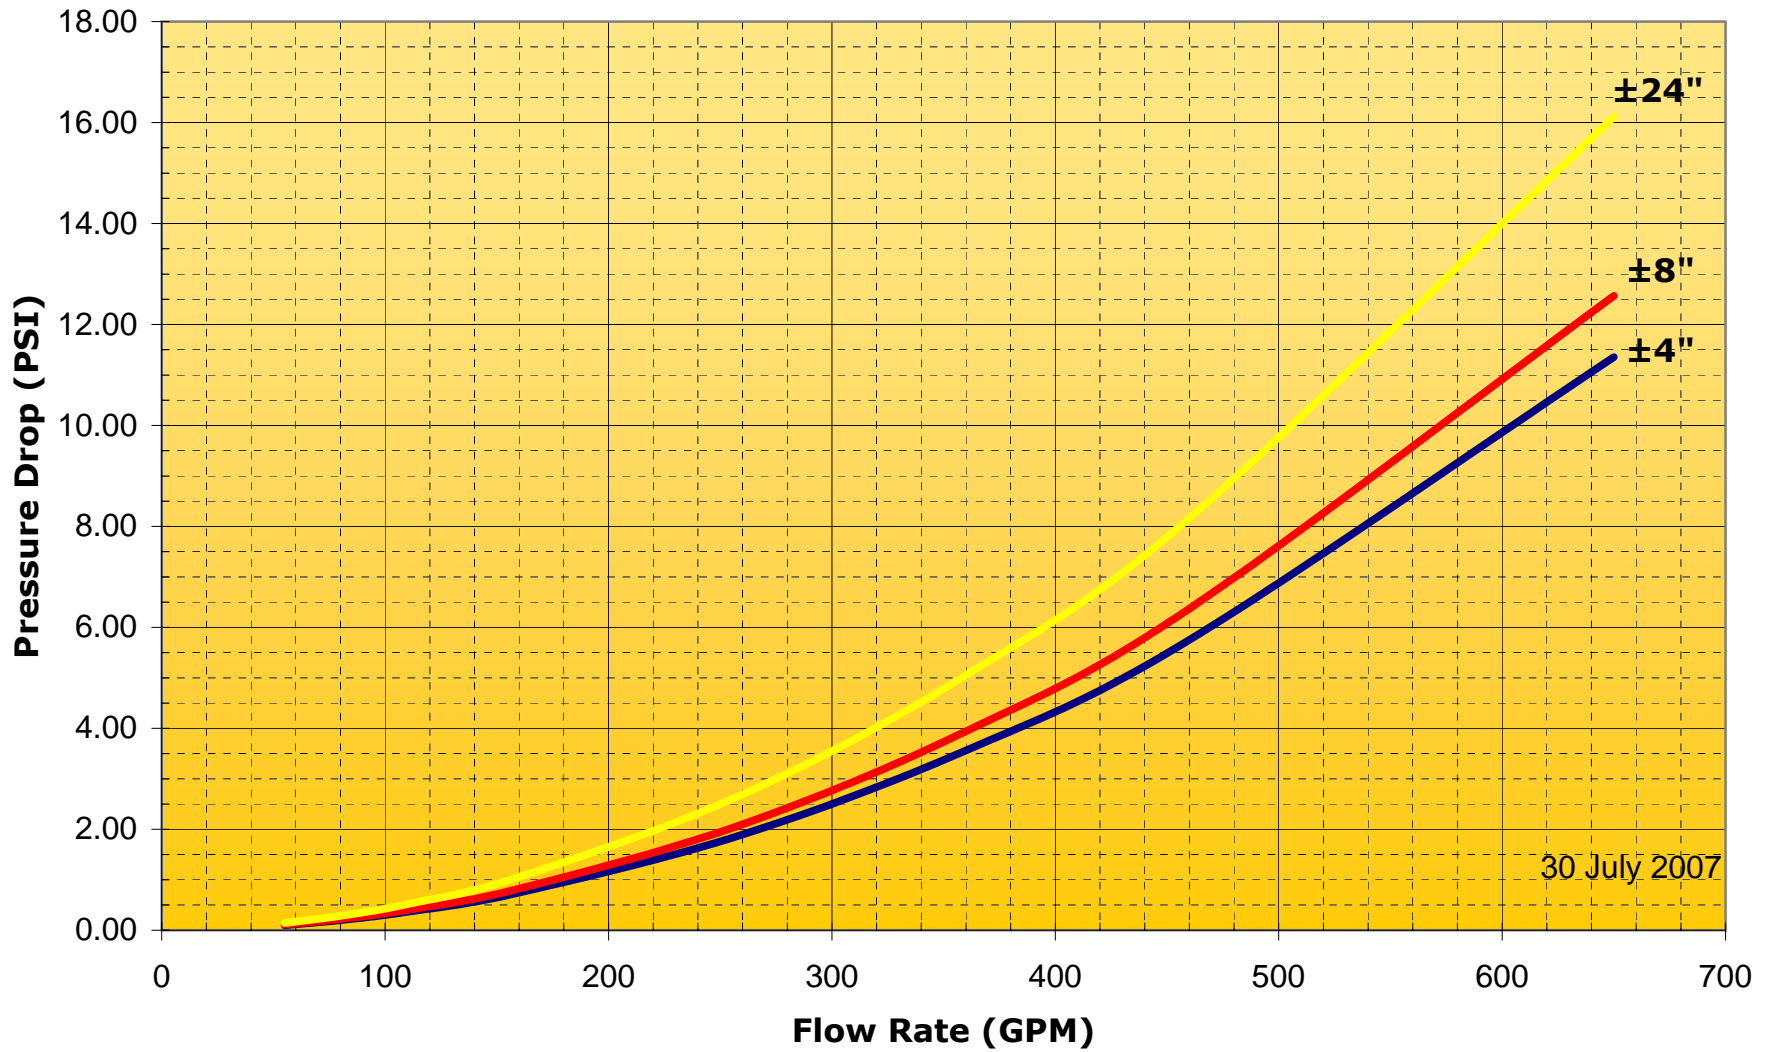

.75" Metraflex FireVoop Pressure Drop

1" Metraflex FireVoop Pressure Drop

1.25" Metraflex FireVoop Pressure Drop

1.5" Metraflex FireVoop Pressure Drop

2" Metraflex FireVoop Pressure Drop

2.5" Metraflex FireVoop Pressure Drop

3" Metraflex FireVoop Pressure Drop

4" Metraflex FireVoop Pressure Drop

5" Metraflex FireVoop Pressure Drop

6" Metraflex FireVoop Pressure Drop

8" Metraflex FireVoop Pressure Drop