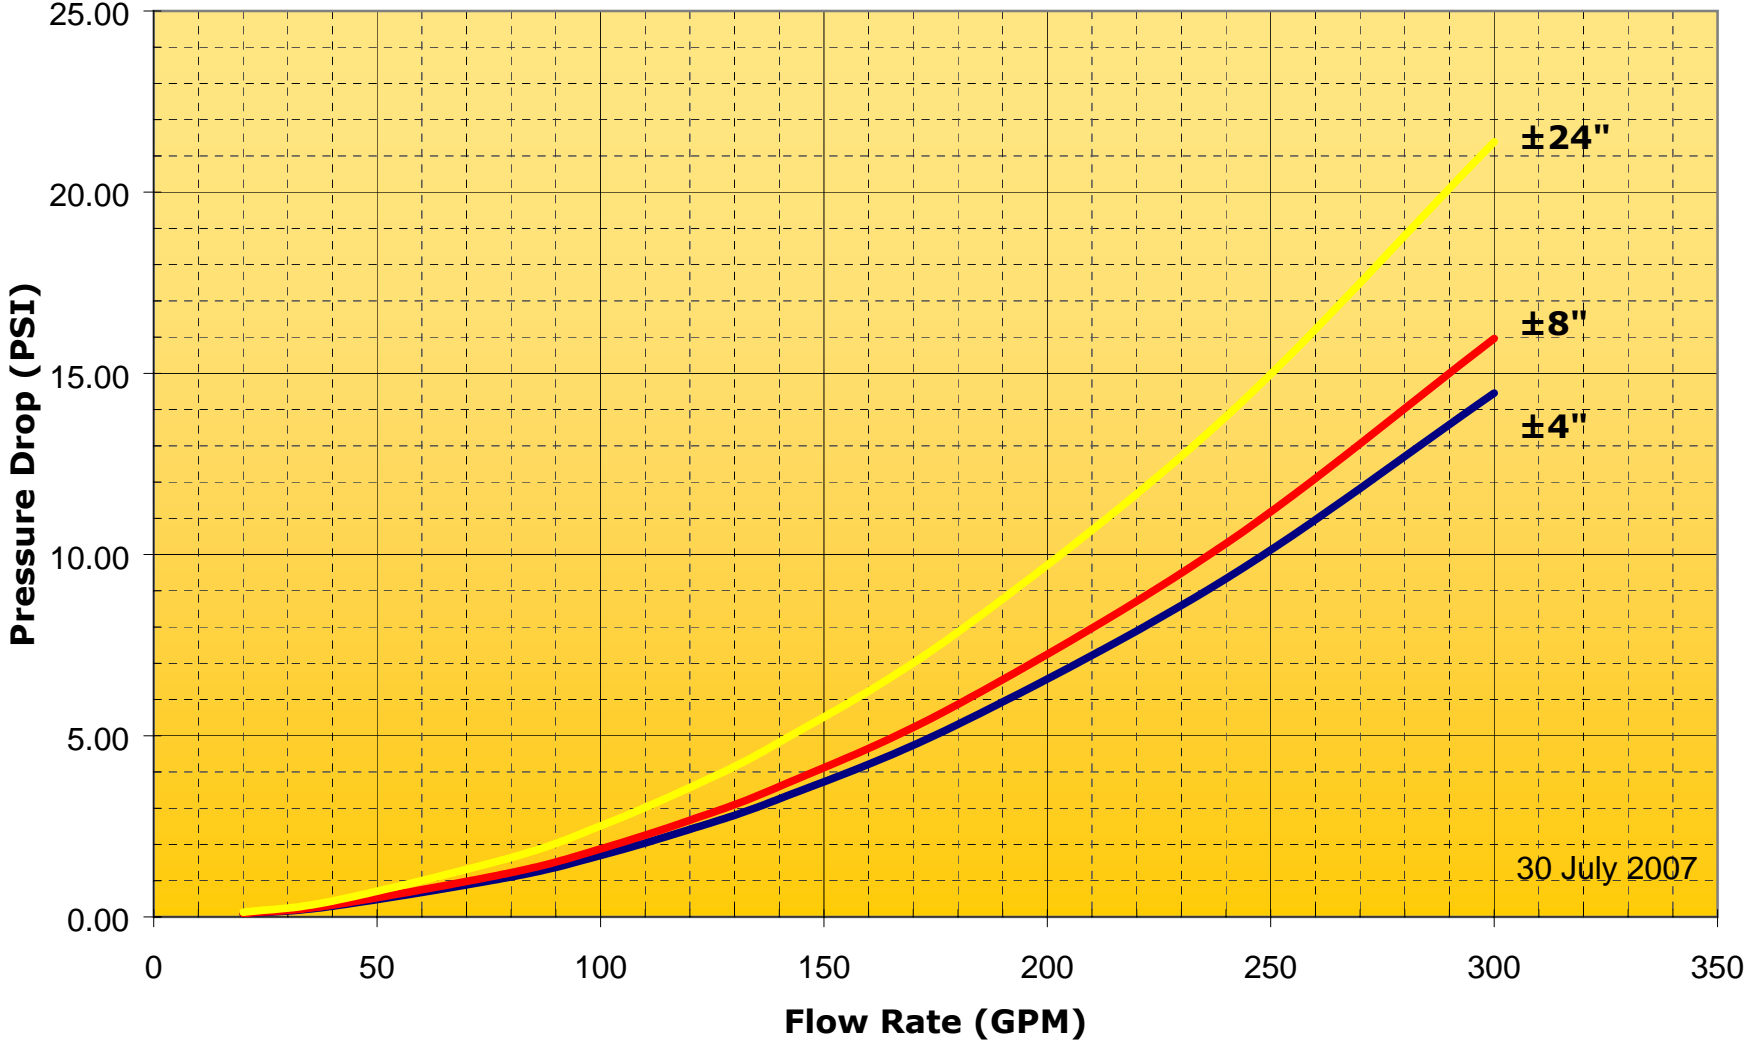

.75" Metraflex FireVoop Pressure Drop

1" Metraflex FireVoop Pressure Drop

1.25" Metraflex FireVoop Pressure Drop

1.5" Metraflex FireVoop Pressure Drop

2" Metraflex FireVoop Pressure Drop

2.5" Metraflex FireVoop Pressure Drop

3" Metraflex FireVoop Pressure Drop

4" Metraflex FireVoop Pressure Drop

5" Metraflex FireVoop Pressure Drop

6" Metraflex FireVoop Pressure Drop

8" Metraflex FireVoop Pressure Drop