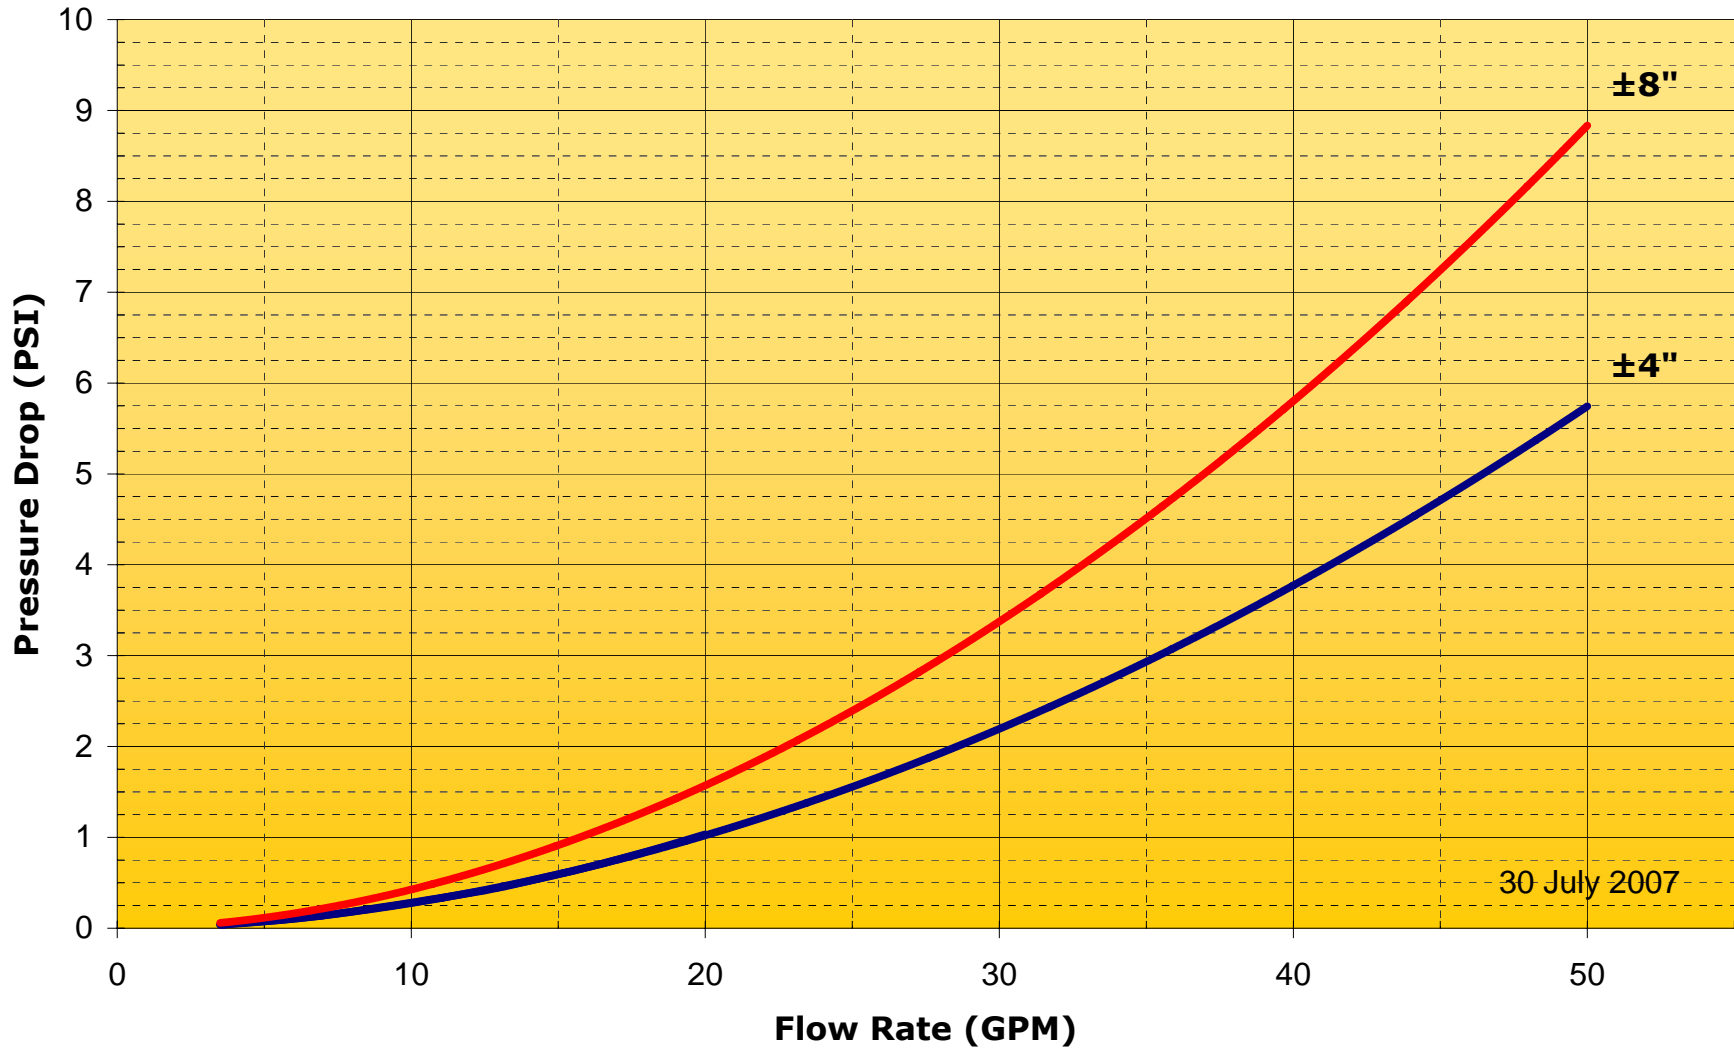

.75" Metraflex FireVoop Pressure Drop

1" Metraflex FireVoop Pressure Drop

1.25" Metraflex FireVoop Pressure Drop

1.5" Metraflex FireVoop Pressure Drop

2" Metraflex FireVoop Pressure Drop

2.5" Metraflex FireVoop Pressure Drop

3" Metraflex FireVoop Pressure Drop

4" Metraflex FireVoop Pressure Drop

5" Metraflex FireVoop Pressure Drop

6" Metraflex FireVoop Pressure Drop

8" Metraflex FireVoop Pressure Drop