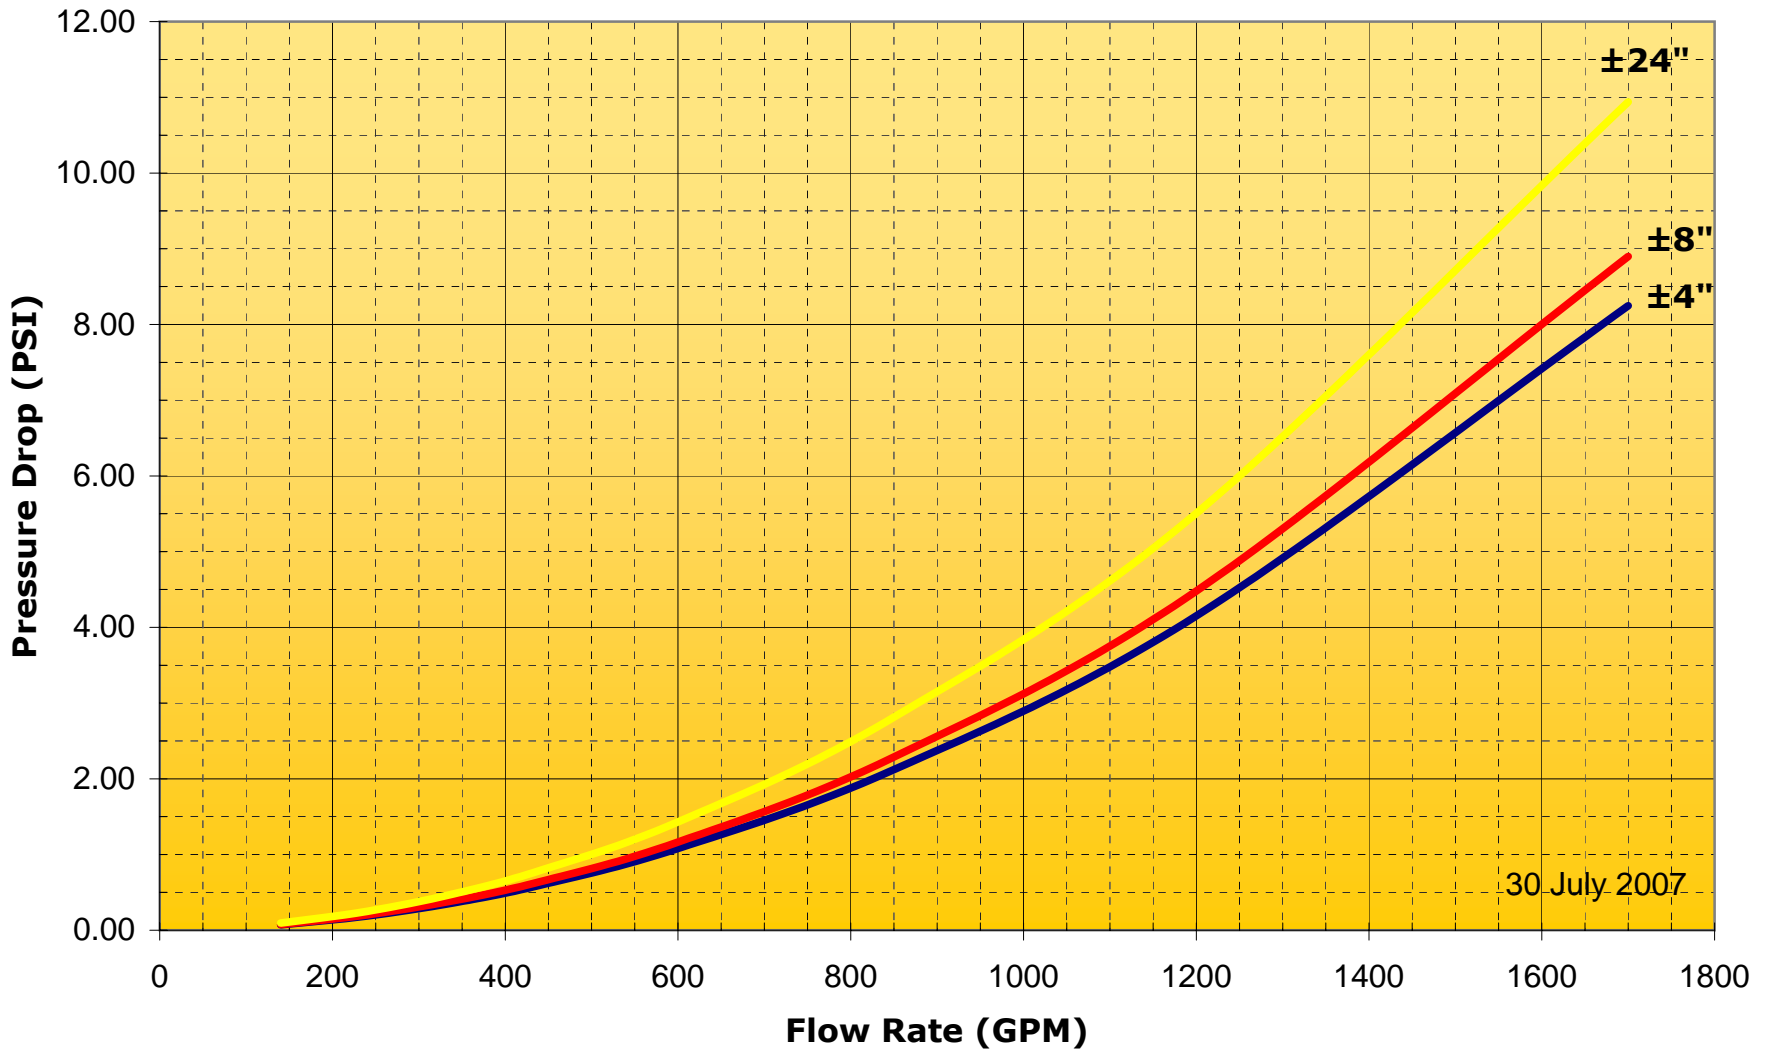

.75" Metraflex FireVoop Pressure Drop

1" Metraflex FireVoop Pressure Drop

1.25" Metraflex FireVoop Pressure Drop

1.5" Metraflex FireVoop Pressure Drop

2" Metraflex FireVoop Pressure Drop

2.5" Metraflex FireVoop Pressure Drop

3" Metraflex FireVoop Pressure Drop

4" Metraflex FireVoop Pressure Drop

5" Metraflex FireVoop Pressure Drop

6" Metraflex FireVoop Pressure Drop

8" Metraflex FireVoop Pressure Drop