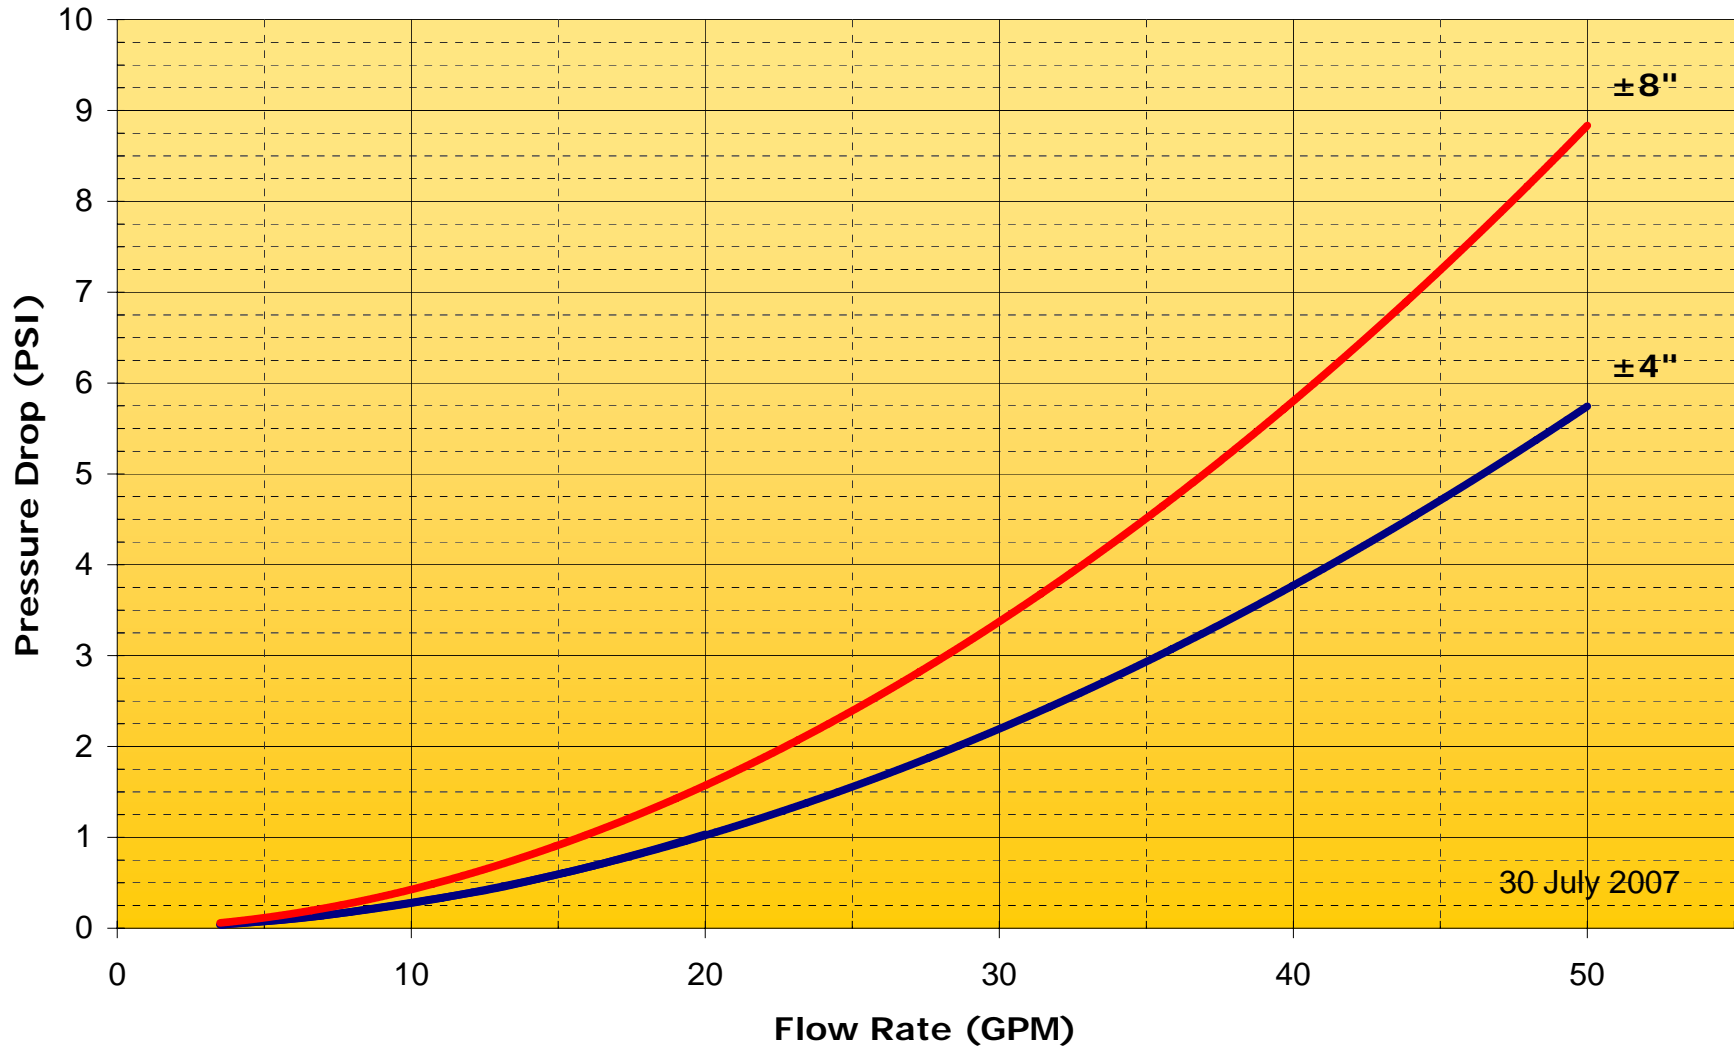

.75" Metraflex Fireloop Pressure Drop

1" Metraflex Fireloop Pressure Drop

1.25" Metraflex Fireloop Pressure Drop

1.5" Metraflex Fireloop Pressure Drop

2" Metraflex Fireloop Pressure Drop

2.5" Metraflex Fireloop Pressure Drop

3" Metraflex Fireloop Pressure Drop

4" Metraflex Fireloop Pressure Drop

5" Metraflex Fireloop Pressure Drop

6" Metraflex Fireloop Pressure Drop

8" Metraflex Fireloop Pressure Drop