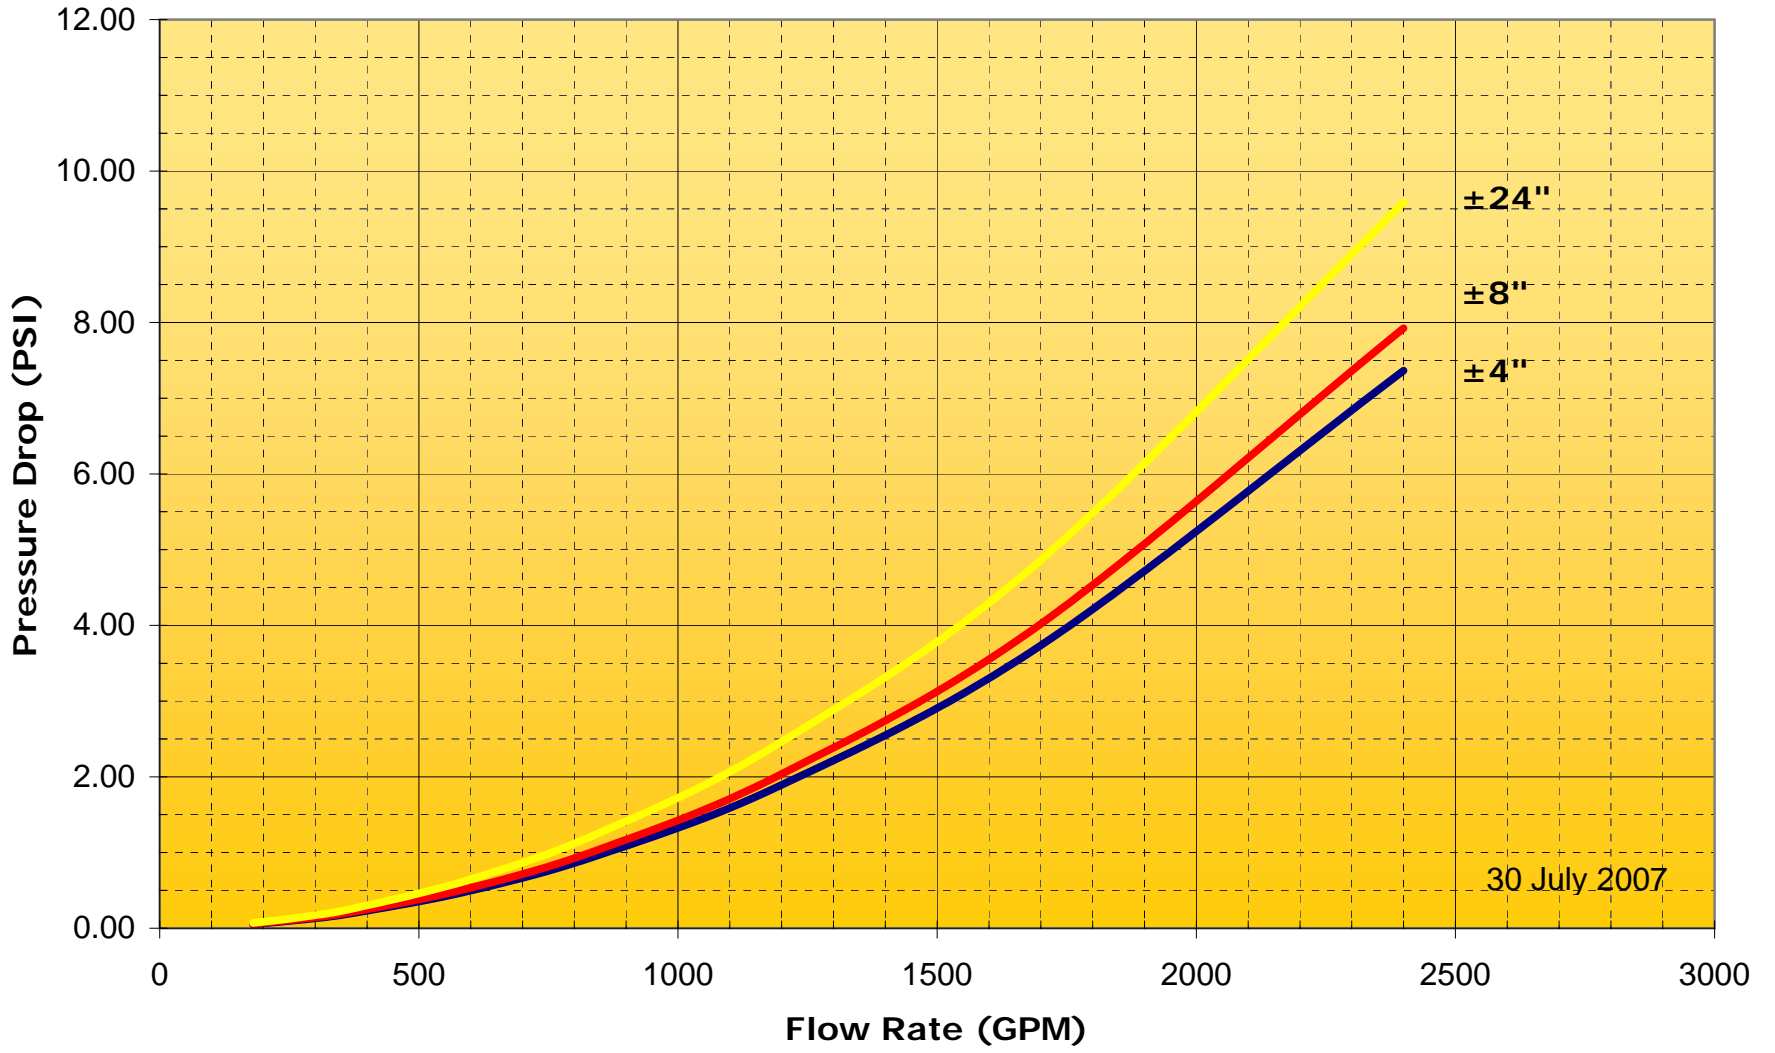

.75" Metraflex Fireloop Pressure Drop

1" Metraflex Fireloop Pressure Drop

1.25" Metraflex Fireloop Pressure Drop

1.5" Metraflex Fireloop Pressure Drop

2" Metraflex Fireloop Pressure Drop

2.5" Metraflex Fireloop Pressure Drop

3" Metraflex Fireloop Pressure Drop

4" Metraflex Fireloop Pressure Drop

5" Metraflex Fireloop Pressure Drop

6" Metraflex Fireloop Pressure Drop

8" Metraflex Fireloop Pressure Drop