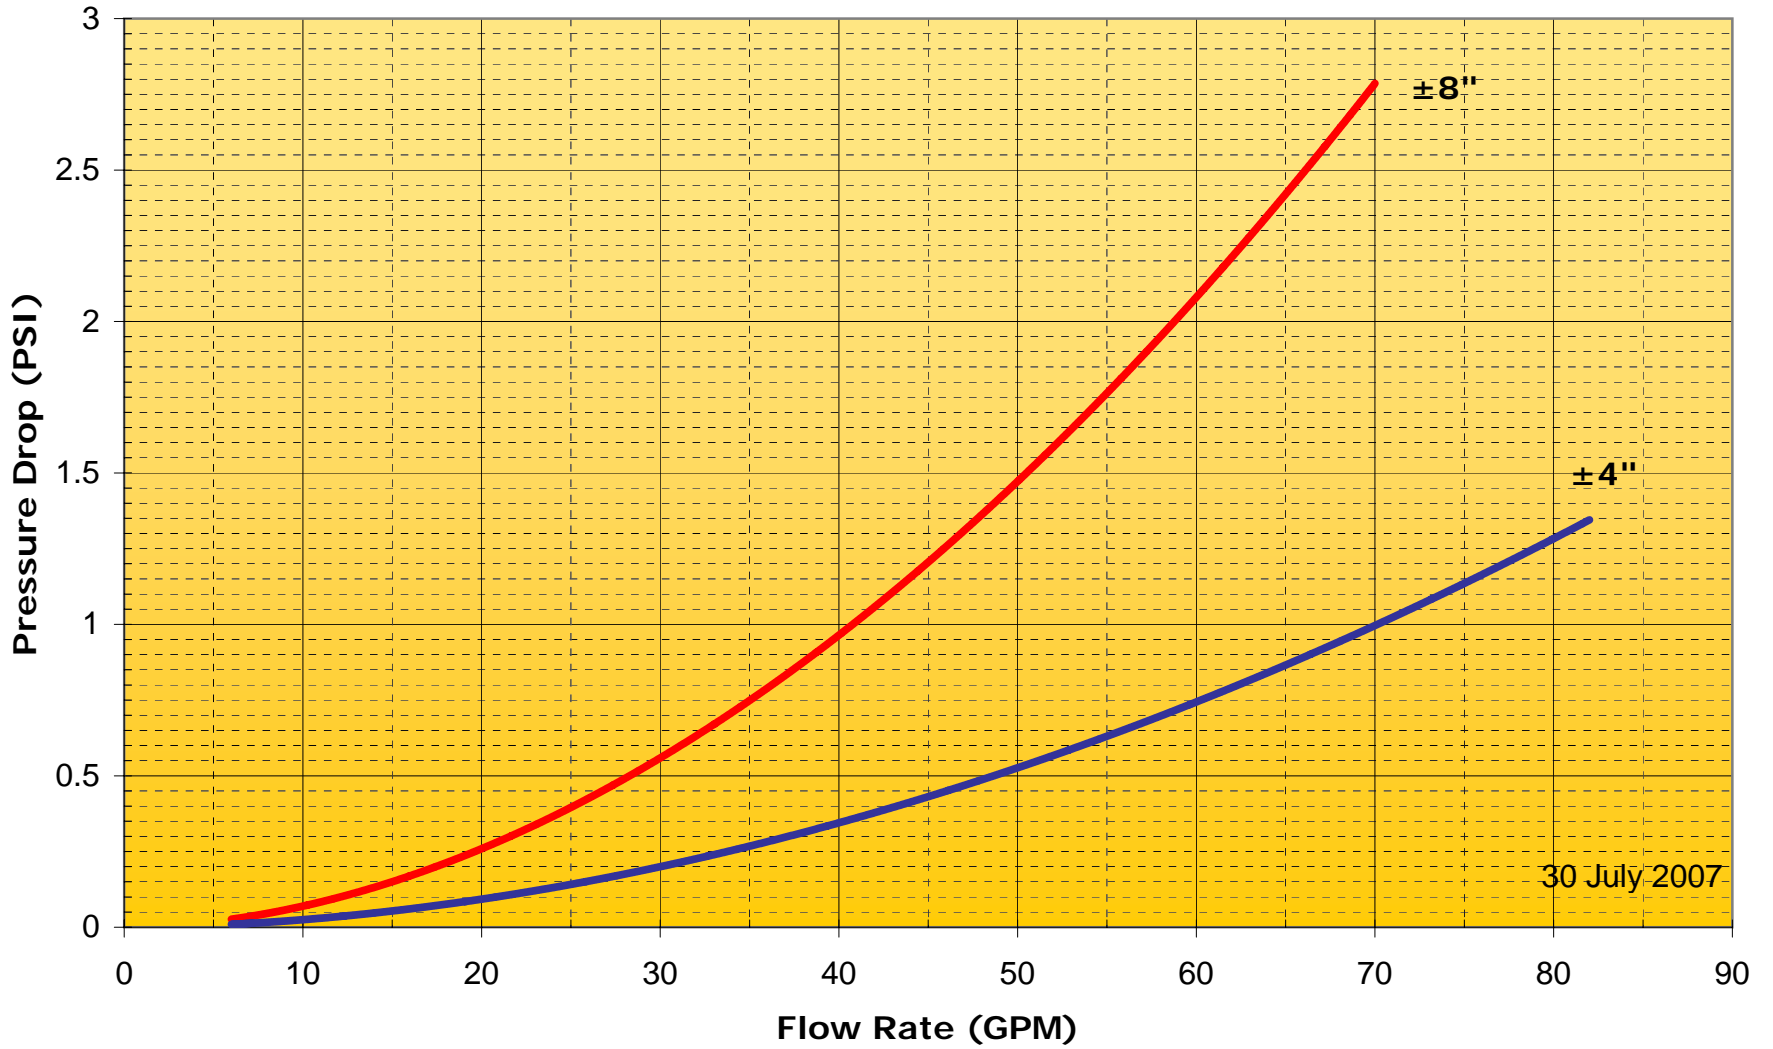

.75" Metraflex Fireloop Pressure Drop

1" Metraflex Fireloop Pressure Drop

1.25" Metraflex Fireloop Pressure Drop

1.5" Metraflex Fireloop Pressure Drop

2" Metraflex Fireloop Pressure Drop

2.5" Metraflex Fireloop Pressure Drop

3" Metraflex Fireloop Pressure Drop

4" Metraflex Fireloop Pressure Drop

5" Metraflex Fireloop Pressure Drop

6" Metraflex Fireloop Pressure Drop

8" Metraflex Fireloop Pressure Drop