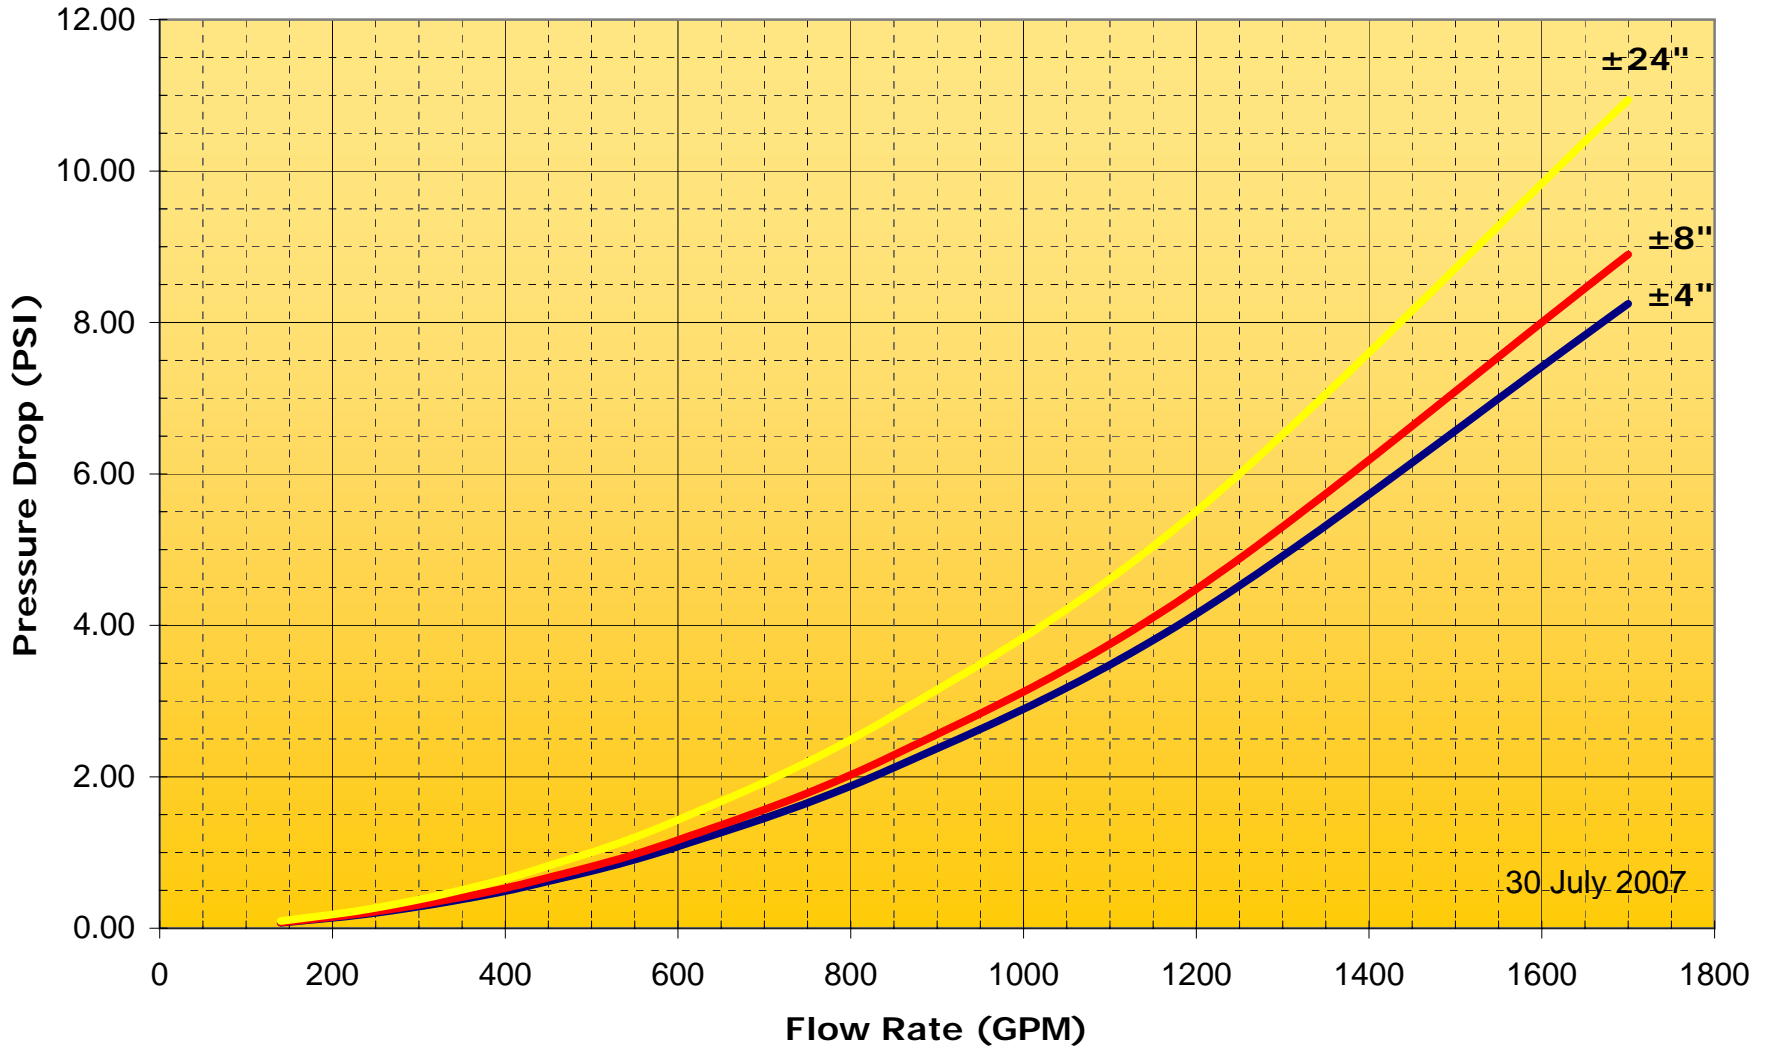

.75" Metraflex Fireloop Pressure Drop

1" Metraflex Fireloop Pressure Drop

1.25" Metraflex Fireloop Pressure Drop

1.5" Metraflex Fireloop Pressure Drop

2" Metraflex Fireloop Pressure Drop

2.5" Metraflex Fireloop Pressure Drop

3" Metraflex Fireloop Pressure Drop

4" Metraflex Fireloop Pressure Drop

5" Metraflex Fireloop Pressure Drop

6" Metraflex Fireloop Pressure Drop

8" Metraflex Fireloop Pressure Drop