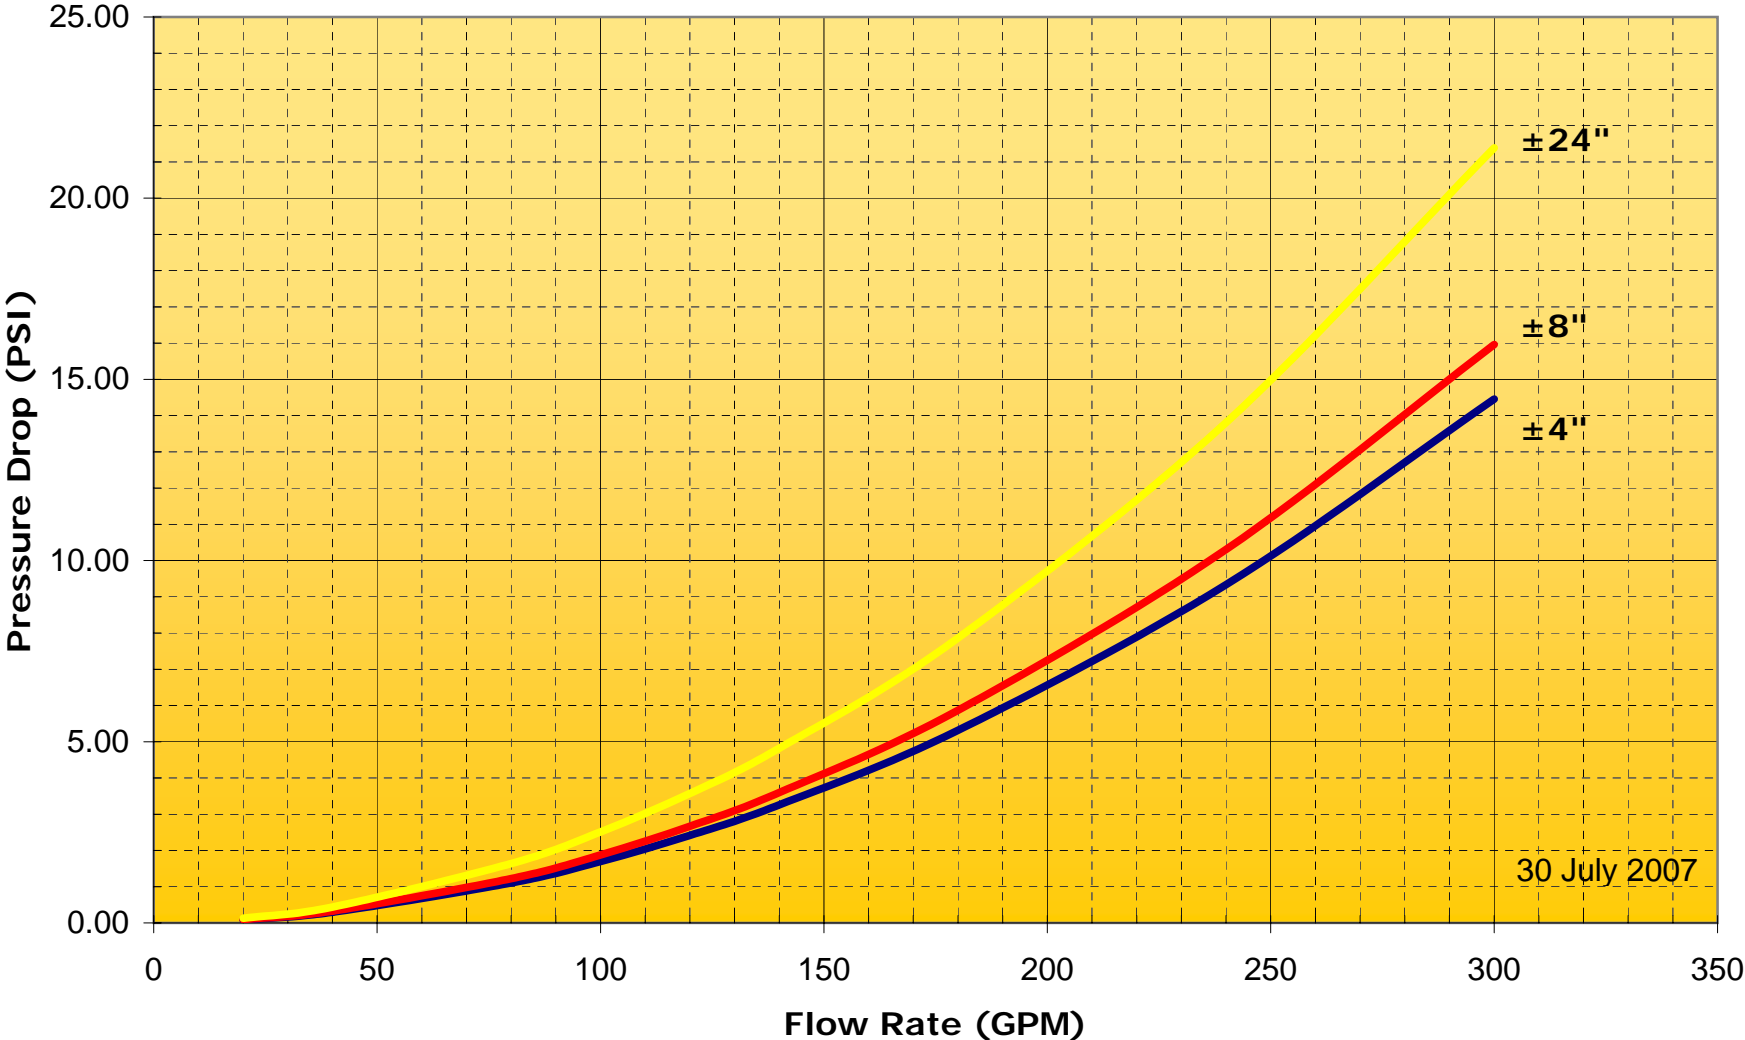

.75" Metraflex Fireloop Pressure Drop

1" Metraflex Fireloop Pressure Drop

1.25" Metraflex Fireloop Pressure Drop

1.5" Metraflex Fireloop Pressure Drop

2" Metraflex Fireloop Pressure Drop

2.5" Metraflex Fireloop Pressure Drop

3" Metraflex Fireloop Pressure Drop

4" Metraflex Fireloop Pressure Drop

5" Metraflex Fireloop Pressure Drop

6" Metraflex Fireloop Pressure Drop

8" Metraflex Fireloop Pressure Drop