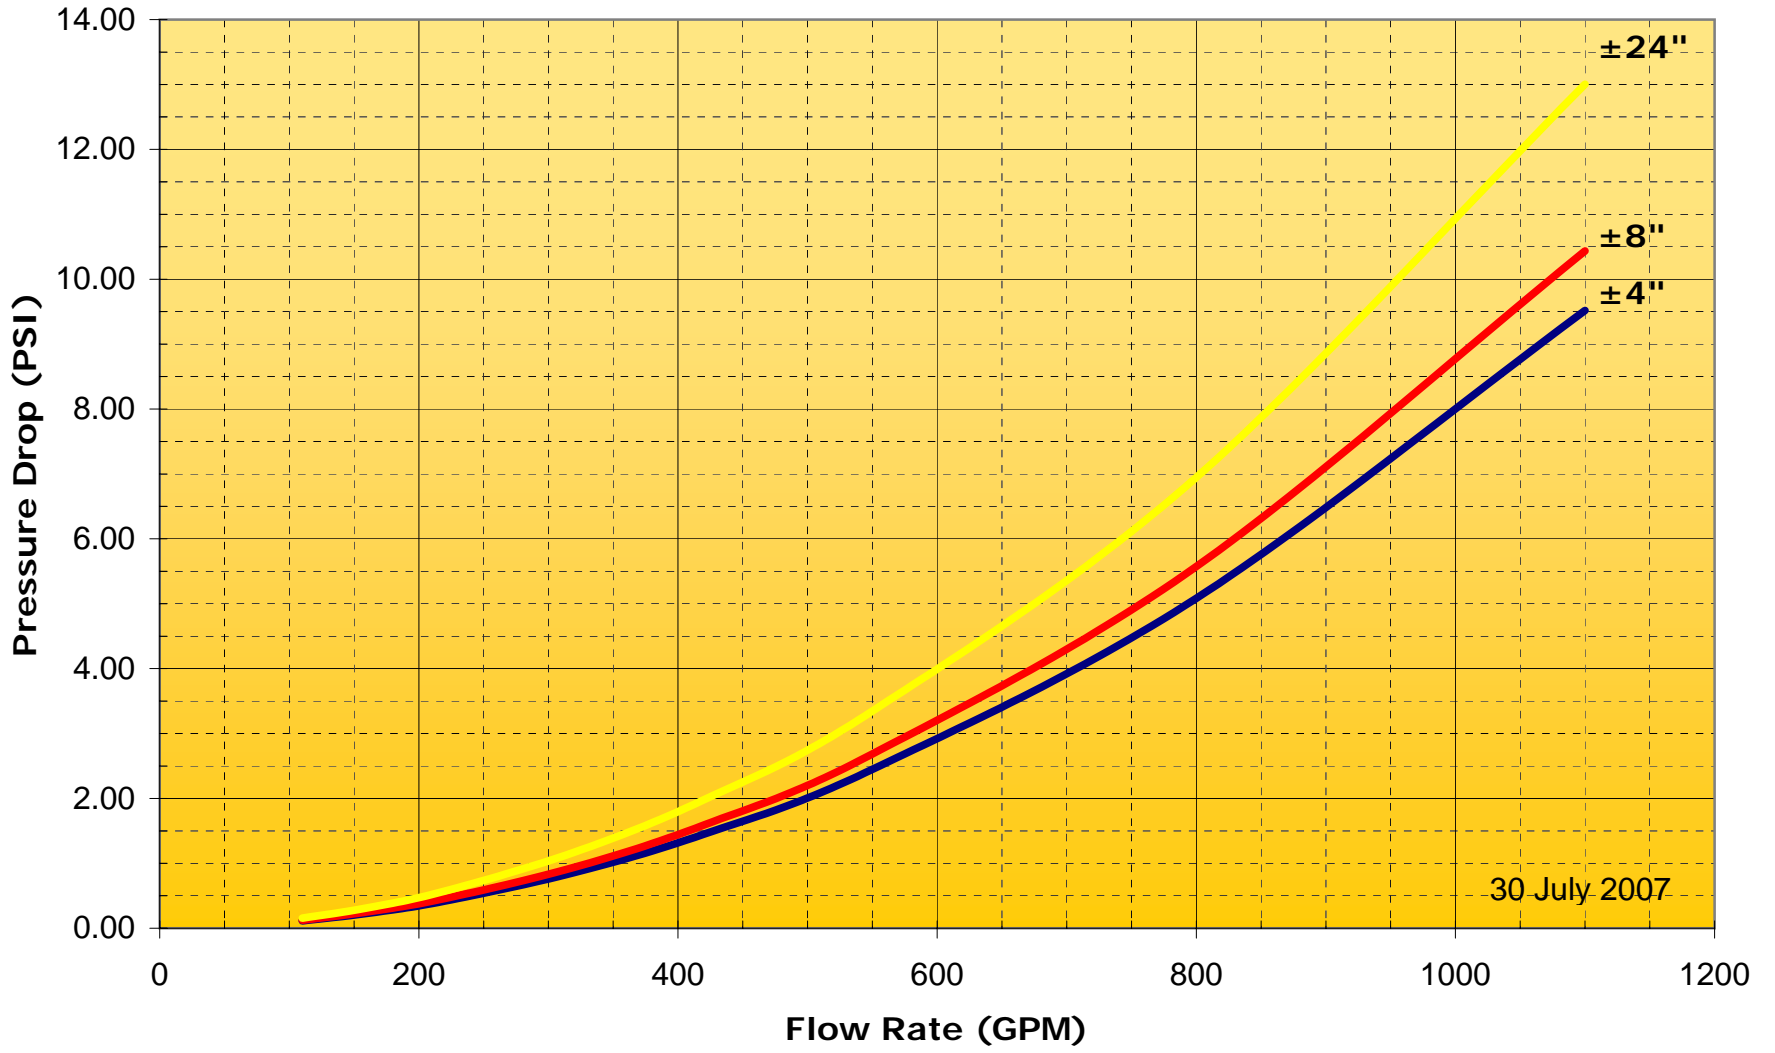

.75" Metraflex Fireloop Pressure Drop

1" Metraflex Fireloop Pressure Drop

1.25" Metraflex Fireloop Pressure Drop

1.5" Metraflex Fireloop Pressure Drop

2" Metraflex Fireloop Pressure Drop

2.5" Metraflex Fireloop Pressure Drop

3" Metraflex Fireloop Pressure Drop

4" Metraflex Fireloop Pressure Drop

5" Metraflex Fireloop Pressure Drop

6" Metraflex Fireloop Pressure Drop

8" Metraflex Fireloop Pressure Drop