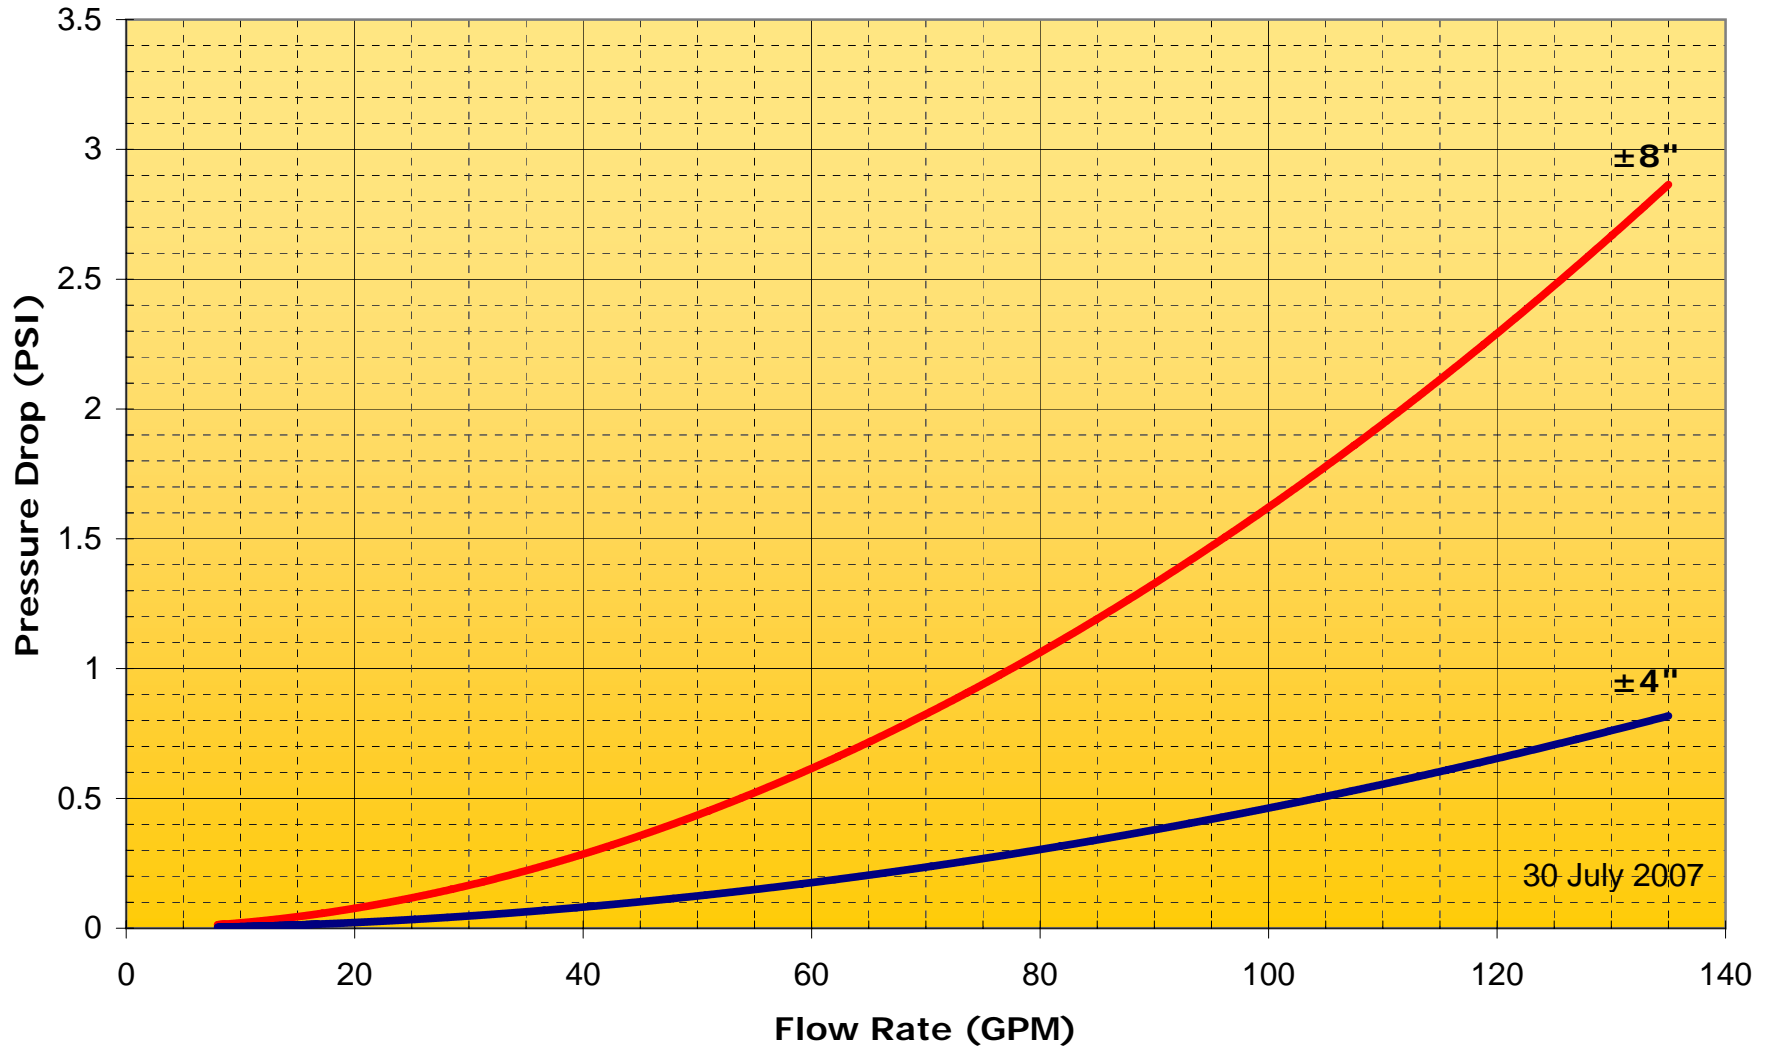

.75" Metraflex Fireloop Pressure Drop

1" Metraflex Fireloop Pressure Drop

1.25" Metraflex Fireloop Pressure Drop

1.5" Metraflex Fireloop Pressure Drop

2" Metraflex Fireloop Pressure Drop

2.5" Metraflex Fireloop Pressure Drop

3" Metraflex Fireloop Pressure Drop

4" Metraflex Fireloop Pressure Drop

5" Metraflex Fireloop Pressure Drop

6" Metraflex Fireloop Pressure Drop

8" Metraflex Fireloop Pressure Drop