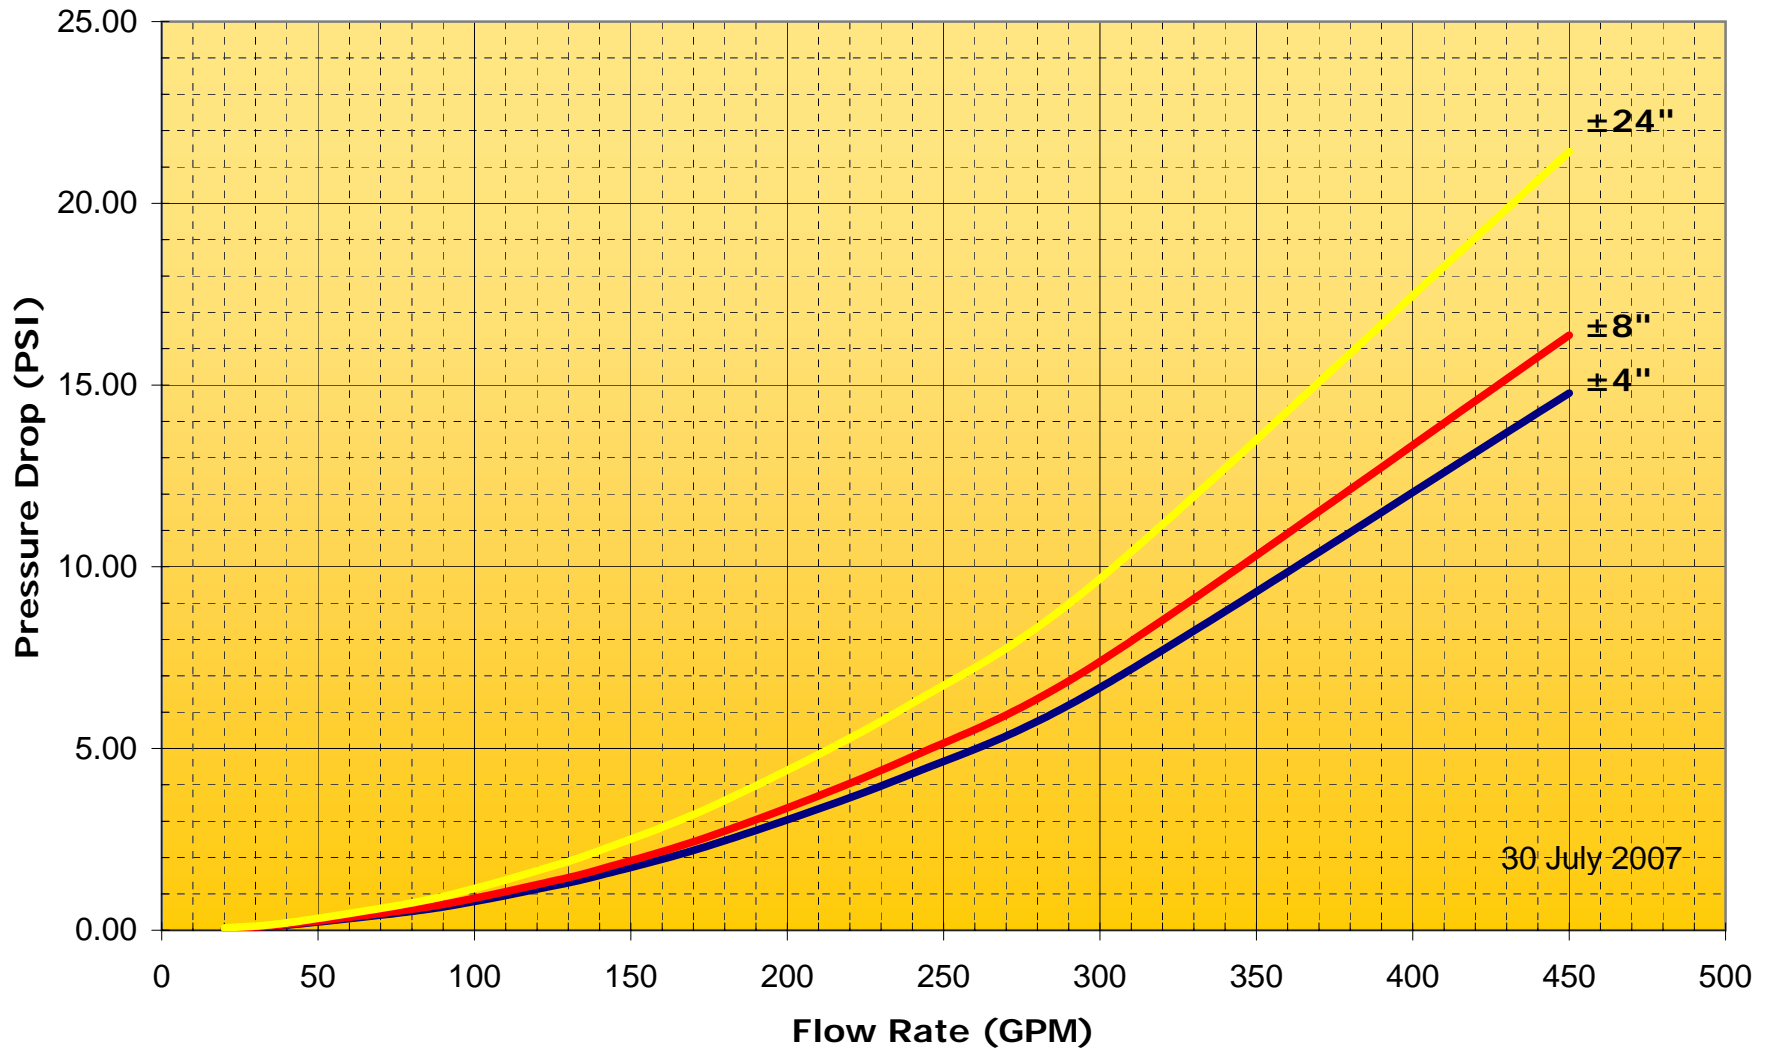

.75" Metraflex Fireloop Pressure Drop

1" Metraflex Fireloop Pressure Drop

1.25" Metraflex Fireloop Pressure Drop

1.5" Metraflex Fireloop Pressure Drop

2" Metraflex Fireloop Pressure Drop

2.5" Metraflex Fireloop Pressure Drop

3" Metraflex Fireloop Pressure Drop

4" Metraflex Fireloop Pressure Drop

5" Metraflex Fireloop Pressure Drop

6" Metraflex Fireloop Pressure Drop

8" Metraflex Fireloop Pressure Drop