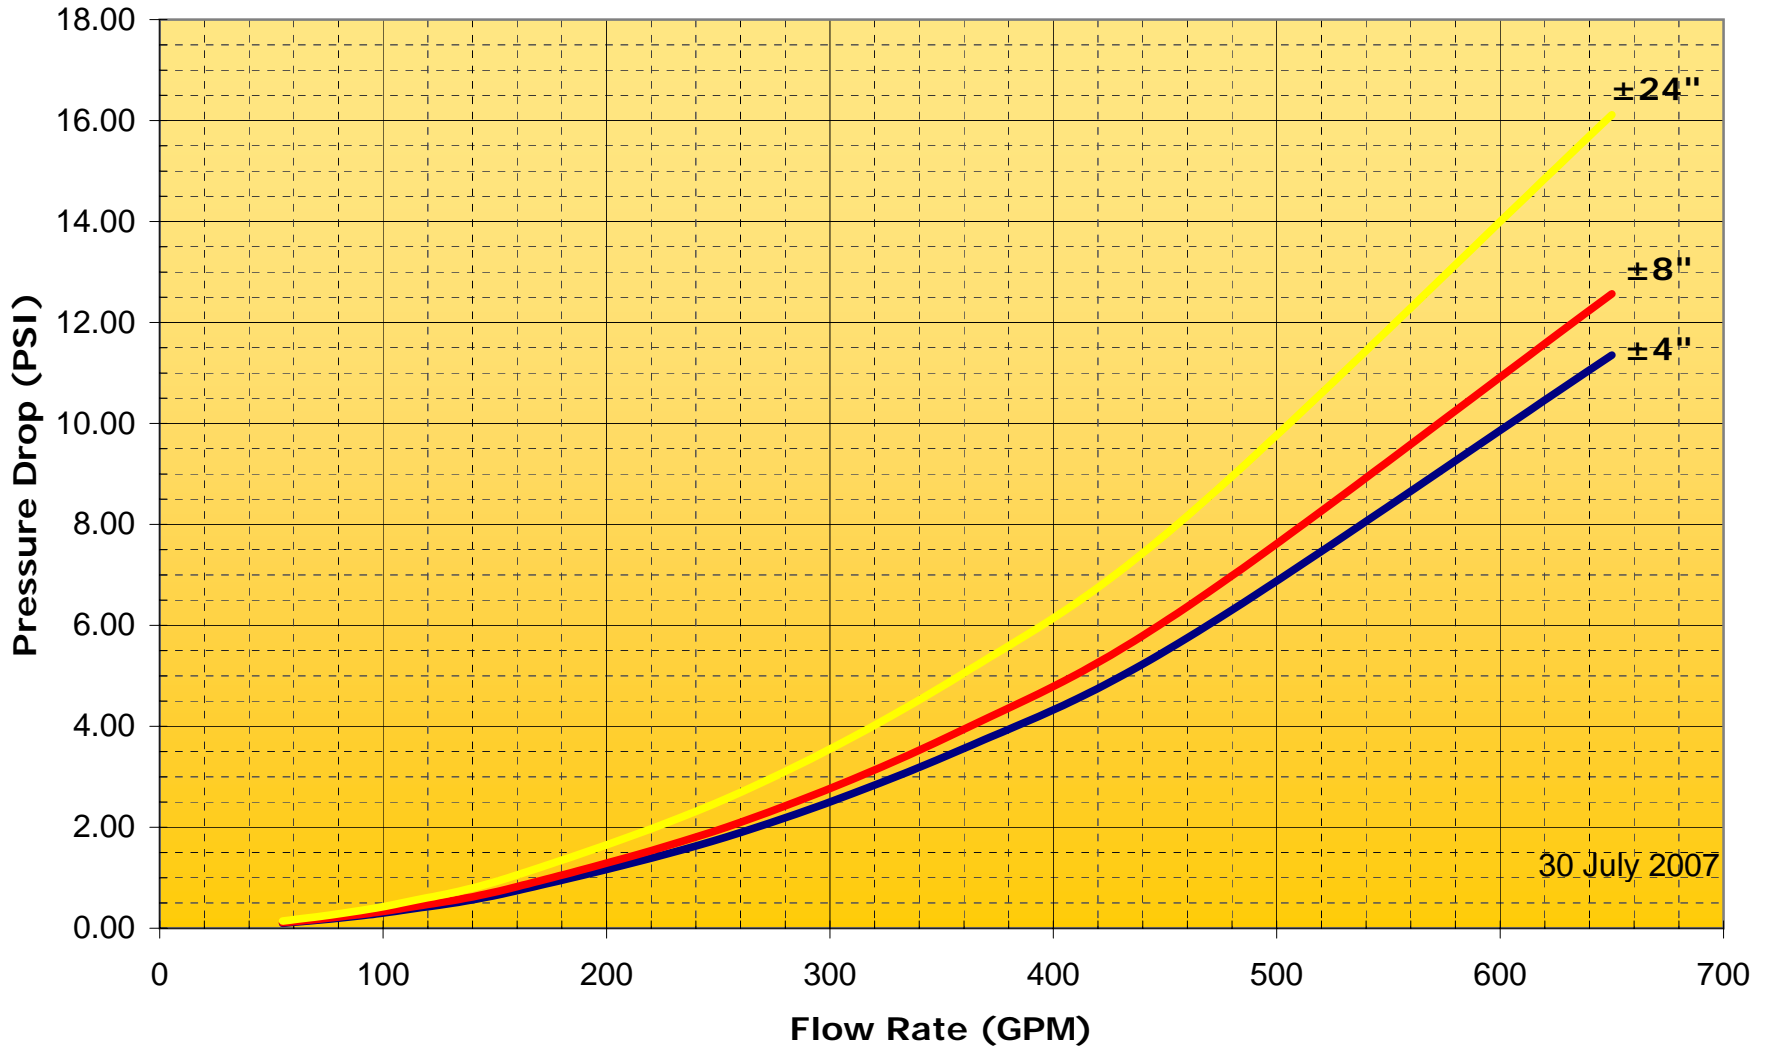

.75" Metraflex Fireloop Pressure Drop

1" Metraflex Fireloop Pressure Drop

1.25" Metraflex Fireloop Pressure Drop

1.5" Metraflex Fireloop Pressure Drop

2" Metraflex Fireloop Pressure Drop

2.5" Metraflex Fireloop Pressure Drop

3" Metraflex Fireloop Pressure Drop

4" Metraflex Fireloop Pressure Drop

5" Metraflex Fireloop Pressure Drop

6" Metraflex Fireloop Pressure Drop

8" Metraflex Fireloop Pressure Drop