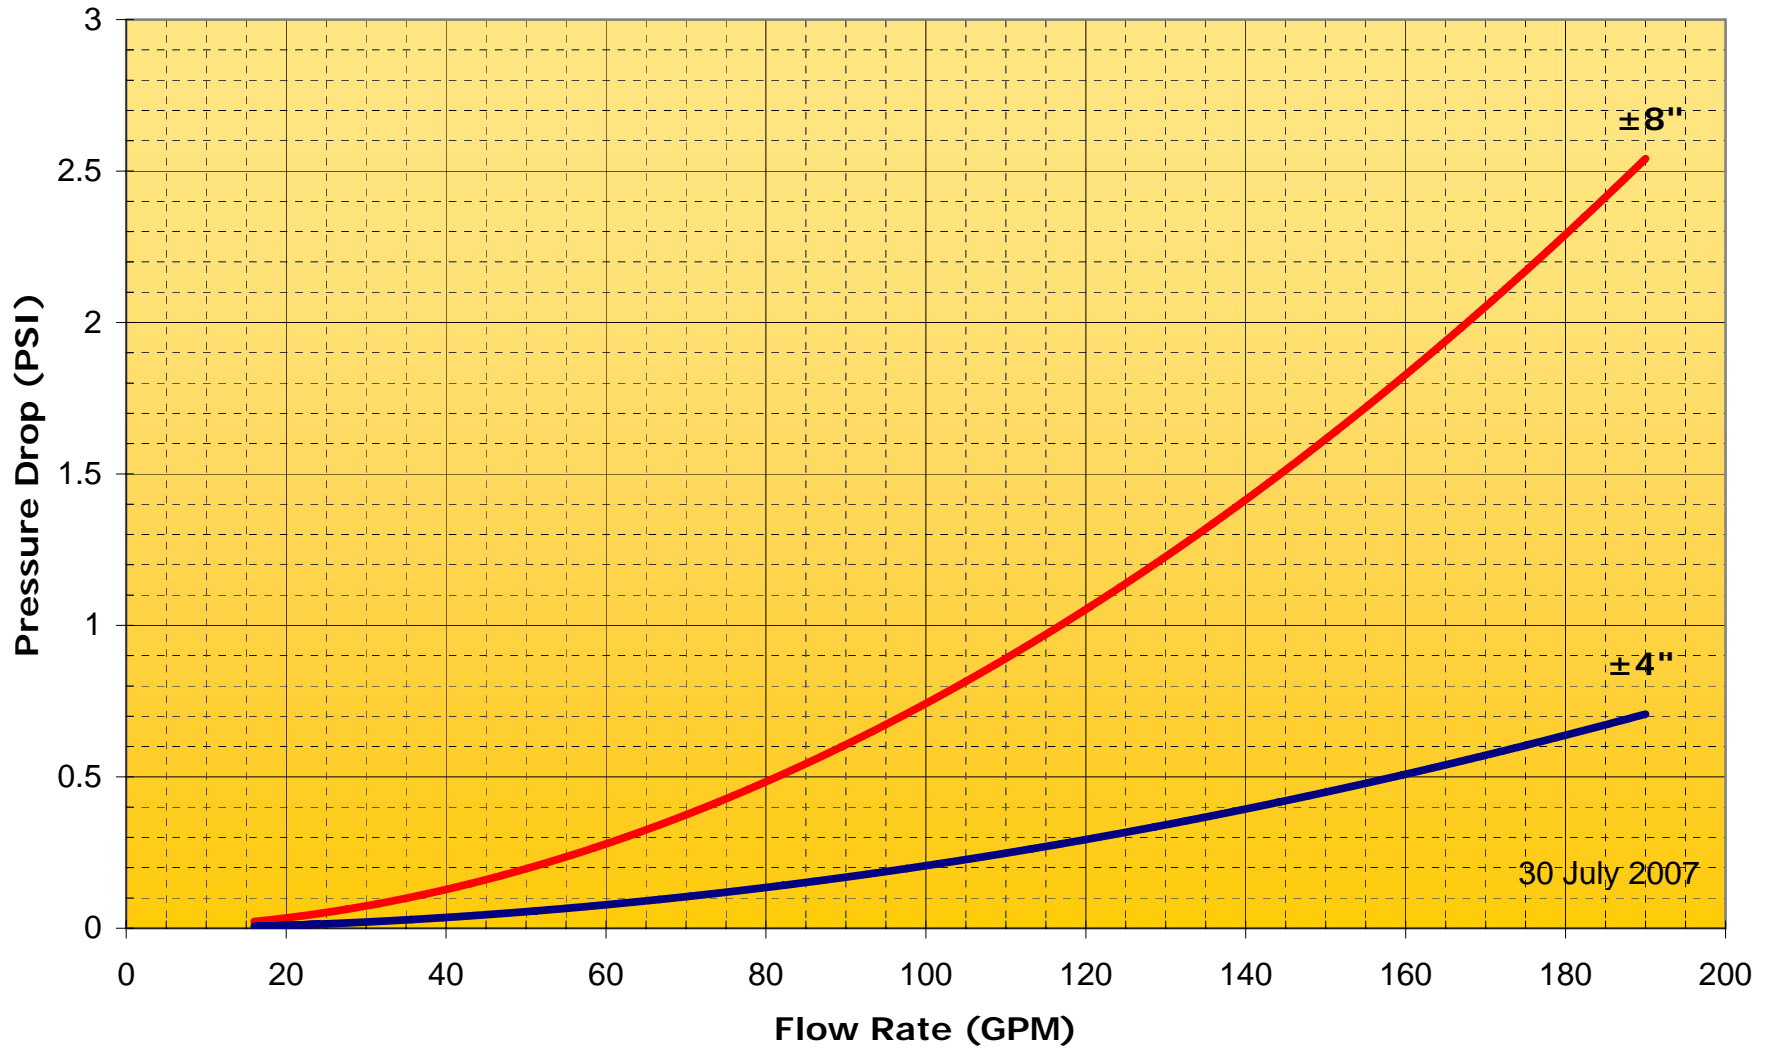

.75" Metraflex Fireloop Pressure Drop

1" Metraflex Fireloop Pressure Drop

1.25" Metraflex Fireloop Pressure Drop

1.5" Metraflex Fireloop Pressure Drop

2" Metraflex Fireloop Pressure Drop

2.5" Metraflex Fireloop Pressure Drop

3" Metraflex Fireloop Pressure Drop

4" Metraflex Fireloop Pressure Drop

5" Metraflex Fireloop Pressure Drop

6" Metraflex Fireloop Pressure Drop

8" Metraflex Fireloop Pressure Drop